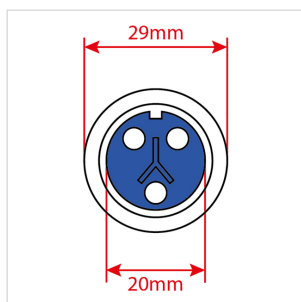

WADC-30POW-015

1.5M WATERPROOF POWER CABLE

1.5m Power Cable, 3x2.5mmq conductors, Schuko plug, IP65
Female Connector with 29mm Diameter

PRODUCT DETAILS

KEY FEATURES

Length: 1.5m