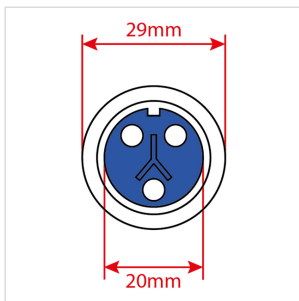

WADC-30POW-015

1.5M WATERPROOF POWER CABLE

1.5m Power Cable, 3x2.5mmq conductors, Schuko plug, IP65
Female Connector with 29mm Diameter

PRODUCT DETAILS

KEY FEATURES

Lenght: 1.5m