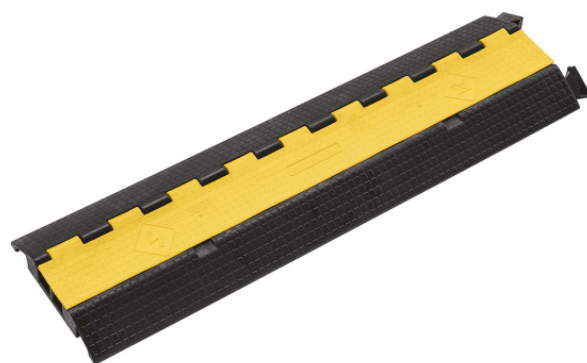

CP-200-2CS

## SMALL 2-CHANNELS CABLE PROTECTOR

The Soundsation CP-200-2CS cable protector becomes an essential accessory when it is necessary to manage cables in areas where there is both pedestrian and vehicle traffic. Its 2 channels of about 3,2 cm allow the protection of cables of consistent section.

### KEY FEATURES

These rubber protectors are extremely durable, easy to install, and protect many cables type

Reduce tripping hazards

Diamond plate slip resistant surface for excellent traction.

Low angle ramps provide easy access for carts and pedestrians.

### SPECIFICATIONS

<b>Channels</b>	2
<b>Single channel width</b>	3,2 cm
<b>Single channel height</b>	3,2 cm
<b>Tensile Strength</b>	15.0 MPA
<b>Elongation at break</b>	360%
<b>Impact elasticity</b>	31%
<b>Abrasion Performance</b>	0.21CM <sup>3</sup> /1.61KM.
<b>Hardness</b>	92A
<b>Range of Temperature</b>	-5 - +35 Degrees
<b>Bearing Capacity</b>	30 TOns
<b>Materials</b>	Injection Molded 80% Virgin PVC and 20% NBR.
<b>Dimensions (WxDxH)</b>	90 x 25 x 4,5 Cm
<b>Weight</b>	5 Kg