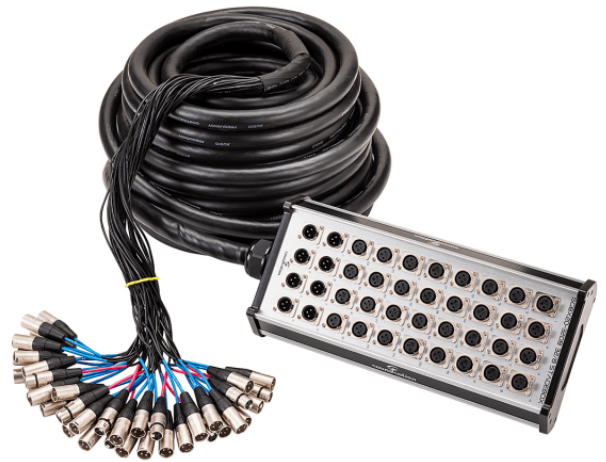

SGBX20-3208

# PROFESSIONAL ALUMINIUM STAGE BOX FEATURING 32 IN/ 8 OUT

SGB20-3208 is a professional stage box with 32 XLR 3 pole panel mount female sockets + 8 XLR 3 pole panel mount male plugs. SGB20-3208 features professional multicore audio cable shielded with aluminium foil, XLR fixed in the PC board and independent earth plugs for great reliability, solid aluminium structure.

### KEY FEATURES

Input: 32 XLR 3 pole female

Output: 8 XLR 3 pole male

Yongsheng by Neutrik® connectors

Multicore audio cable shielded with aluminium foil

Independent earth plugs

XLR fixed in the PC board

Multicore Cable lenght: 30 mt