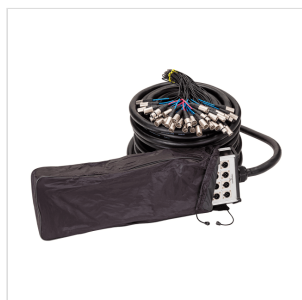

SGBX20-3208

PROFESSIONAL ALUMINIUM STAGE BOX FEATURING 32 IN/ 8 OUT

SGB20-3208 is a professional stage box with 32 XLR 3 pole panel mount female sockets + 8 XLR 3 pole panel mount male plugs. SGB20-3208 features professional multicore audio cable shielded with aluminium foil, XLR fixed in the PC board and independent earth plugs for great reliability, solid aluminium structure.

PRODUCT DETAILS

KEY FEATURES

Input: 32 XLR 3 pole female

Output: 8 XLR 3 pole male

Yongsheng by Neutrik® connectors

Multicore audio cable shielded with aluminium foil

Independent earth plugs

XLR fixed in the PC board

Multicore Cable lenght: 30 mt