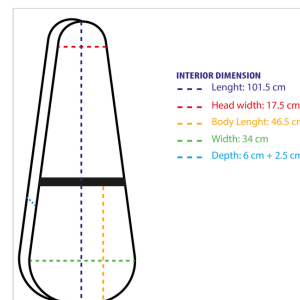

DHC-EG

HARD CASE FOR ELECTRIC GUITAR TEARDROP SHAPED

Built in wood, featuring inner padding and pocket, DHC series hard cases are the best solution to protect and carry your gear with comfort and safety. The case is designed to fit several types of guitars, being Strat, Tele, LP, SG and more.