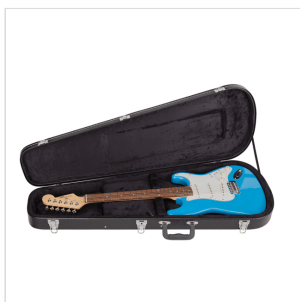

# HARD CASE FOR ELECTRIC GUITAR TEARDROP SHAPED

Built in wood, featuring inner padding and pocket, DHC series hard cases are the best solution to protect and carry your gear with comfort and safety. The case is designed to fit several types of guitars, being Strat, Tele, LP, SG and more.

### KEY FEATURES

Material: wood + outer PVC

Inner padding

Inner pocket

Handle

Metal lock (with key)

Colour: black

Suitable for several types of electric guitar being Strat, Tele, LP, SG

Interior length: 101.5cm

Interior width: 34cm

Depth: 8.5cm

Interior head width: 17.5cm

Interior body length: 46.5cm