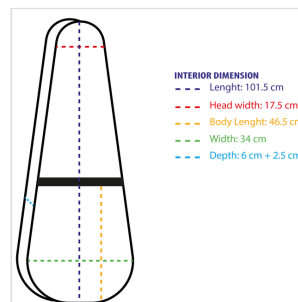

DHC-EG

HARD CASE FOR ELECTRIC GUITAR TEARDROP SHAPED

Built in wood, featuring inner padding and pocket, DHC series hard cases are the best solution to protect and carry your gear with comfort and safety. The case is designed to fit several types of guitars, being Strat, Tele, LP, SG and more.