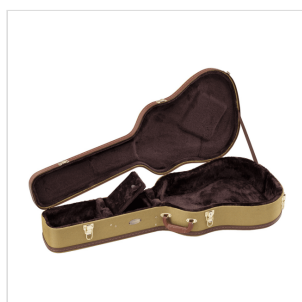

TD100-C

ARCTOP HARDCASE FOR CLASSIC GUITAR IN TWEED COVERING

TWEED DELUXE hardcases perfectly gather sturdiness, protection and visual appeal. Featuring soft yet protective interior, accessory compartment, heavy duty gold plated hardware, 3 golden latches with security keys and Tweed fabric covering.

PRODUCT DETAILS

KEY FEATURES

3-ply cross grained wood archtop protection

Soft yet protective interior with accessories compartment

Heavy duty gold plated hardware

3 gold finish latches with locking key

Tweed fabric covering

Instrument: classic guitar

Total interior length: 102cm

Body interior length: 55.5cm

W1 interior width (see pic): 14cm

W2 interior width (see pic): 30cm

W3 interior width (see pic): 27.5cm

W4 interior width (see pic): 37.5cm