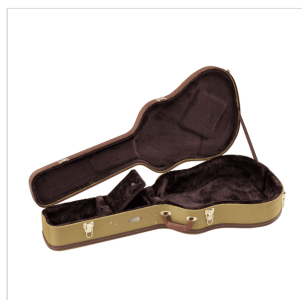

# ARCHTOP HARDCASE FOR CLASSIC GUITAR IN TWEED COVERING

TWEED DELUXE hardcases perfectly gather sturdiness, protection and visual appeal. Featuring soft yet protective interior, accessory compartment, heavy duty gold plated hardware, 3 golden latches with security keys and Tweed fabric covering.

### KEY FEATURES

3-ply cross grained wood archtop protection

Soft yet protective interior with accessories compartment

Heavy duty gold plated hardware

3 gold finish latches with locking key

Tweed fabric covering

Instrument: classic guitar

Total interior length: 102cm

Body interior length: 55.5cm

W1 interior width (see pic): 14cm

W2 interior width (see pic): 30cm

W3 interior width (see pic): 27.5cm

W4 interior width (see pic): 37.5cm