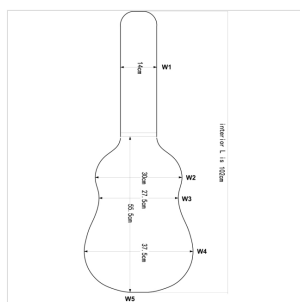

TD100-C

ARCTOP HARDCASE FOR CLASSIC GUITAR IN TWEED COVERING

TWEED DELUXE hardcases perfectly gather sturdiness, protection and visual appeal. Featuring soft yet protective interior, accessory compartment, heavy duty gold plated hardware, 3 golden latches with security keys and Tweed fabric covering.