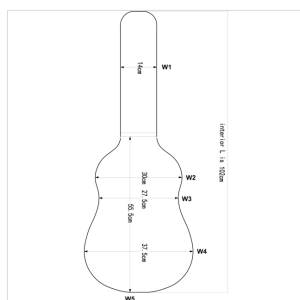

TD100-C

ARCHTOP HARDCASE FOR CLASSIC GUITAR IN TWEED COVERING

TWEED DELUXE hardcases perfectly gather sturdiness, protection and visual appeal. Featuring soft yet protective interior, accessory compartment, heavy duty gold plated hardware, 3 golden latches with security keys and Tweed fabric covering.