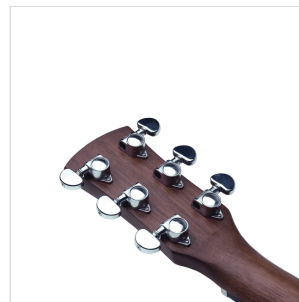

# DREADNOUGHT CUTAWAY ACOUSTIC GUITAR IN OPEN PORE SATIN FINISH W/PREAMP

Soundsation entitles another series to one of the most stunning natural park in the US. Zion series guitars are entirely built in mahogany, achieving both a stunning look and a warmer and rounder tone. The original GROVER machine heads complete the deal, granting the tuning every musician needs for his performances. Zion series is available in dreadnought, dreadnought cutaway and OOO.

### KEY FEATURES

Top: solid mahogany

Back & sides: mahogany

Neck: satin mahogany

Fretboard: blackwood with perloid dots

Capo & saddles: bone

Headstock: mahogany with wood inlay

Blackwood bridge

Original GROVER machine heads

Shape: dreadnought cutaway

Finish: open pore satin

Preamp: Fishman SON-GT4

Equipped with d'Addario XP strings

### SPECIFICATIONS

<b>Scale</b>	648 mm
<b>Nut</b>	43.2 mm