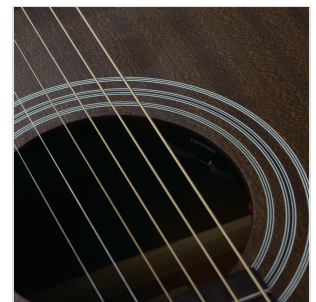

# DREADNOUGHT CUTAWAY ACOUSTIC GUITAR IN OPEN PORE SATIN FINISH W/PREAMP

Soundsation entitles another series to one of the most stunning natural park in the US. Zion series guitars are entirely built in mahogany, achieving both a stunning look and a warmer and rounder tone. The original GROVER machine heads complete the deal, granting the tuning every musician needs for his performances. Zion series is available in dreadnought, dreadnought cutaway and OOO.

### KEY FEATURES

Top: solid mahogany

Back & sides: mahogany

Neck: satin mahogany

Fretboard: blackwood with perloid dots

Capo & saddles: bone

Headstock: mahogany with wood inlay

Blackwood bridge

Original GROVER machine heads

Shape: dreadnought cutaway

Finish: open pore satin

Preamp: Fishman SON-GT4

Equipped with d'Addario XP strings