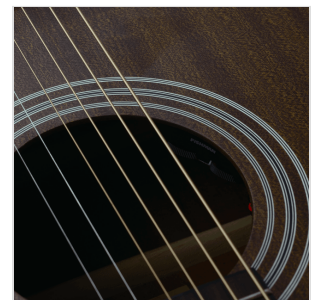

# DREADNOUGHT CUTAWAY ACOUSTIC GUITAR IN OPEN PORE SATIN FINISH W/PREAMP

Soundsation entitles another series to one of the most stunning natural park in the US. Zion series guitars are entirely built in mahogany, achieving both a stunning look and a warmer and rounder tone. The original GROVER machine heads complete the deal, granting the tuning every musician needs for his performances. Zion series is available in dreadnought, dreadnought cutaway and OOO.

### KEY FEATURES

Top: solid mahogany

Back & sides: mahogany

Neck: satin mahogany

Fretboard: blackwood with perloid dots

Capo & saddles: bone

Headstock: mahogany with wood inlay

Blackwood bridge

Original GROVER machine heads

Shape: dreadnought cutaway

Finish: open pore satin

Preamp: Fishman SON-GT4

Equipped with d'Addario XP strings