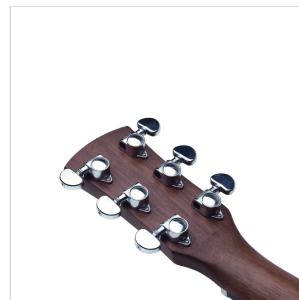

# DREADNOUGHT CUTAWAY ACOUSTIC GUITAR IN OPEN PORE SATIN FINISH W/PREAMP

Soundsation entitles another series to one of the most stunning natural park in the US. Zion series guitars are entirely built in mahogany, achieving both a stunning look and a warmer and rounder tone. The original GROVER machine heads complete the deal, granting the tuning every musician needs for his performances. Zion series is available in dreadnought, dreadnought cutaway and OOO.

### KEY FEATURES

Top: solid mahogany

Back & sides: mahogany

Neck: satin mahogany

Fretboard: blackwood with perloid dots

Capo & saddles: bone

Headstock: mahogany with wood inlay

Blackwood bridge

Original GROVER machine heads

Shape: dreadnought cutaway

Finish: open pore satin

Preamp: Fishman SON-GT4

Equipped with d'Addario XP strings

### SPECIFICATIONS

<b>Scale</b>	648 mm
<b>Nut</b>	43.2 mm