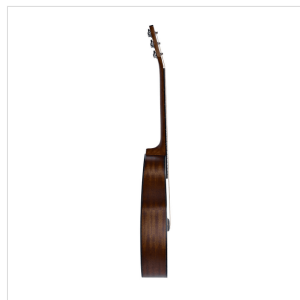

OLYMPIC-000-NT OOO ACOUSTIC GUITAR IN OPEN PORE SATIN FINISH

Dedicated to the Olympic National Park, one of the most impressive natural parks in the US, the Olympic series proudly gathers craftsmanship, woods, finishes, and a truly pristine tone. The solid Sitka top coupled with mahogany back and sides provides a real singing voice, while the original GROVER machine heads grant the tuning every musician needs for his performances. The Olympic series is available in dreadnought, dreadnought cutaway, and OOO, both in satin or glossy finish.

PRODUCT DETAILS

KEY FEATURES

Top: solid Sitka spruce

Back & sides: mahogany

Neck: satin mahogany

Fretboard: blackwood with perloid dots

Capo & saddles: bone

Headstock: mahogany with wood inlay

Black celluloid binding on body

Blackwood bridge

Tortoise pickguard

Original GROVER machine heads

Shape: OOO

Finish: open pore satin

Equipped with d'Addario XP strings

SPECIFICATIONS

Scale	648 mm
Nut	43.2 mm