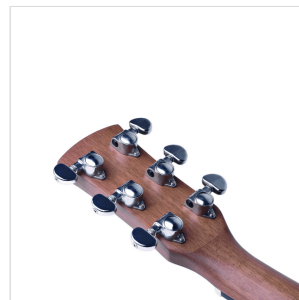

OLYMPIC-000-NT OOO ACOUSTIC GUITAR IN OPEN PORE SATIN FINISH

Dedicated to the Olympic National Park, one of the most impressive natural parks in the US, the Olympic series proudly gathers craftsmanship, woods, finishes, and a truly pristine tone. The solid Sitka top coupled with mahogany back and sides provides a real singing voice, while the original GROVER machine heads grant the tuning every musician needs for his performances. The Olympic series is available in dreadnought, dreadnought cutaway, and OOO, both in satin or glossy finish.

PRODUCT DETAILS

KEY FEATURES

Top: solid Sitka spruce

Back & sides: mahogany

Neck: satin mahogany

Fretboard: blackwood with perloid dots

Capo & saddles: bone

Headstock: mahogany with wood inlay

Black celluloid binding on body

Blackwood bridge

Tortoise pickguard

Original GROVER machine heads

Shape: OOO

Finish: open pore satin

Equipped with d'Addario XP strings

SPECIFICATIONS

Scale	648 mm
Nut	43.2 mm