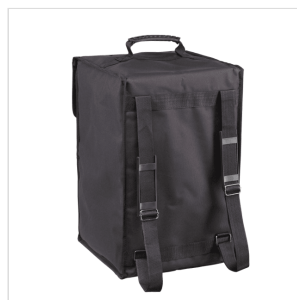

ESO-10-OAK

BASSWOOD SNARE CAJÒN ESOTONE SERIES OAK FINISH INCLUDING BAG

The ESOTONE series are made in basswood with the front panel available in different finish. The 14 tuning screws ensure the most precise tuning ever. this model feature 2 internal snare assembled in the top part of the cabinet. A backpack style carrying bag is included to allow easy transportation.

PRODUCT DETAILS

KEY FEATURES

Dimension: 30 cm x 29 cm H 48 cm

Basswood body

Triple Internal Snare

14 tuning points

Ultra-Grip Rubber Feets

Top Resonance construction system

Front Panel finishes: Oak

Body finishes: natural satin

Including backpack carrying bag