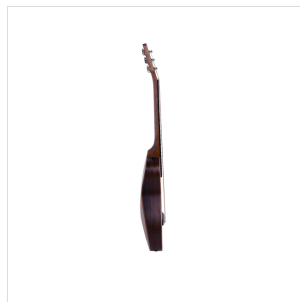

COMPANERA-DNC ROUNDBACK DREADNOUGHT CUTAWAY TRAVEL GUITAR

In Spanish Compañera means 'buddy', and the name is actually a very fitting one: from dusty backroads to summer campfires, this little jewel featuring a 84 cm roundback body will be always by your side when it comes to express yourself. Sturdy and compact, spotting a stunning visual appeal with its open pore satin finish, Compañera also features a padded gig bag for easy and safe carrying.

PRODUCT DETAILS

KEY FEATURES

Shape: 84 cm roundback dreadnought cutaway

Top: satin spruce

Back & sides: satin mahogany

Neck: mahogany

Fretboard and bridge: blackwood

Chromed machine heads

Capo and saddles: tusq

Finish: open pore satin

10mm padded bag included

SPECIFICATIONS

Scale	561 mm
--------------	--------

Nut	43.2 mm
------------	---------

Strings	D'addario EXP Coated (12-53)
----------------	------------------------------