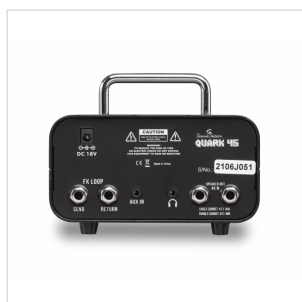

QUARK 45 MICRO TUBE HEAD IN CLASS D - 45W

Ultra light, ultra compact and powerful: QUARK 45 unleashes **45W RMS** with its **class D** power amp and tube preamp featuring **12AX7 + FET** technology.

No harsh or artificial tones, just analog-enriched, dynamic and distinctive voice ranging from cristal clean to biting distortion: whatever you need for your licks and riffs is just one tweak away.

QUARK 45 spots a remarkable arsenal of features for such a micro-sized machine: **2 channels**, **FX loop**, **Aux-In**, **Phone-Out**, **2 speaker outputs**, **BT connection** and analog **VU-Meter** for signal monitoring during studio recording.

Great as back up head, sure, but incredibly performing during practice, rehearsals and recording sessions.