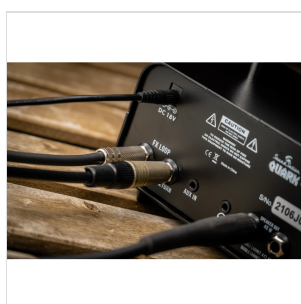

QUARK 45 MICRO TUBE HEAD IN CLASS D - 45W

Ultra light, ultra compact and powerful: QUARK 45 unleashes **45W RMS** with its **class D** power amp and tube preamp featuring **12AX7 + FET** technology.

No harsh or artificial tones, just analog-enriched, dynamic and distinctive voice ranging from cristal clean to biting distortion: whatever you need for your licks and riffs is just one tweak away.

Great as back up head, sure, but incredibly performing during practice, rehearsals and recording sessions.

HIGHLIGHTS

ULTRA LIGHT, ULTRA COMPACT AND POWERFUL

QUARK 45 unleashes 45W RMS with its class D power amp and tube preamp featuring 12AX7 + FET technology. In less than 1 kg!

Try it with the dedicated compact cabinet GC-110CT featuring 1x10" Celestion Tube speaker.

PRODUCT DETAILS

KEY FEATURES

Class D amplification for ultra light, ultra compact and powerful micro head

Tube preamp (12AX7) + FET technology deliver dynamic and rich tone