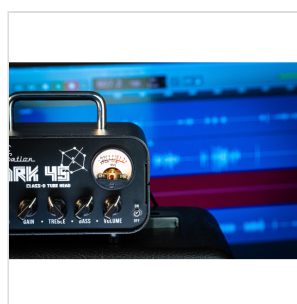

QUARK 45 MICRO TUBE HEAD IN CLASS D - 45W

Ultra light, ultra compact and powerful: QUARK 45 unleashes **45W RMS** with its **class D** power amp and tube preamp featuring **12AX7 + FET** technology.

No harsh or artificial tones, just analog-enriched, dynamic and distinctive voice ranging from cristal clean to biting distortion: whatever you need for your licks and riffs is just one tweak away.

QUARK 45 spots a remarkable arsenal of features for such a micro-sized machine: **2 channels**, **FX loop**, **Aux-In**, **Phone-Out**, **2 speaker outputs**, **BT connection** and analog **VU-Meter** for signal monitoring during studio recording.

Great as back up head, sure, but incredibly performing during practice, rehearsals and recording sessions.