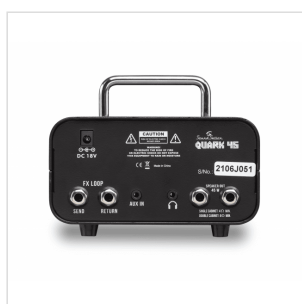

QUARK 45 MICRO TUBE HEAD IN CLASS D - 45W

Ultra light, ultra compact and powerful: QUARK 45 unleashes **45W RMS** with its **class D** power amp and tube preamp featuring **12AX7 + FET** technology.

No harsh or artificial tones, just analog-enriched, dynamic and distinctive voice ranging from cristal clean to biting distortion: whatever you need for your licks and riffs is just one tweak away.

QUARK 45 spots a remarkable arsenal of features for such a micro-sized machine: **2 channels**, **FX loop**, **Aux-In**, **Phone-Out**, **2 speaker outputs**, **BT connection** and analog **VU-Meter** for signal monitoring during studio recording.

Great as back up head, sure, but incredibly performing during practice, rehearsals and recording sessions.

HIGHLIGHTS

ULTRA LIGHT, ULTRA COMPACT AND POWERFUL

QUARK 45 unleashes 45W RMS with its class D power amp and tube preamp featuring 12AX7 + FET technology. In less than 1 kg!

Try it with the dedicated compact cabinet GC-110CT featuring 1x10" Celestion Tube speaker.

PRODUCT DETAILS

KEY FEATURES

Class D amplification for ultra light, ultra compact and powerful micro head

Tube preamp (12AX7) + FET technology deliver dynamic and rich tone