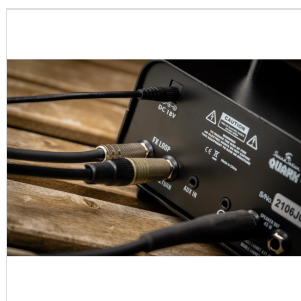

QUARK 45 MICRO TUBE HEAD IN CLASS D - 45W

Ultra light, ultra compact and powerful: QUARK 45 unleashes **45W RMS** with its **class D** power amp and tube preamp featuring **12AX7 + FET** technology.

No harsh or artificial tones, just analog-enriched, dynamic and distinctive voice ranging from cristal clean to biting distortion: whatever you need for your licks and riffs is just one tweak away.

QUARK 45 spots a remarkable arsenal of features for such a micro-sized machine: **2 channels**, **FX loop**, **Aux-In**, **Phone-Out**, **2 speaker outputs**, **BT connection** and analog **VU-Meter** for signal monitoring during studio recording.

Great as back up head, sure, but incredibly performing during practice, rehearsals and recording sessions.