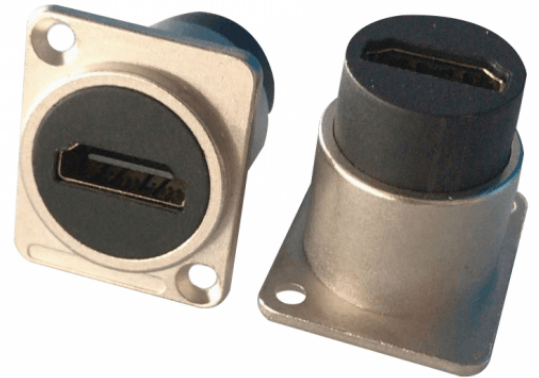

## HDMI 1.4 PANEL MOUNT FEMALE RECEPTACLE

Wiremaster series features hi-quality connectors, products conceived to provide hi level performances for a wide range of professional applications.

### KEY FEATURES

Professional HDMI 1.4 panel mount female receptacle

Nickel plated Zinc-alloy shell

Package: 1 pc