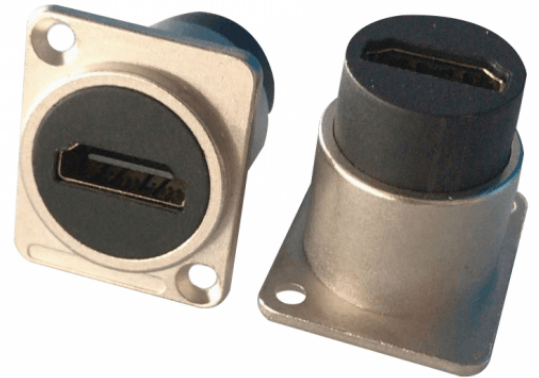

WM-PM-HDMIF

HDMI 1.4 PANEL MOUNT FEMALE RECEPTACLE

Wiremaster series features hi-quality connectors, products conceived to provide hi level performances for a wide range of professional applications.

PRODUCT DETAILS

KEY FEATURES

Professional HDMI 1.4 panel mount female receptacle

Nickel plated Zinc-alloy shell

Package: 1 pc