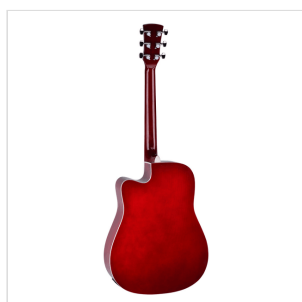

YELLOWSTONE-DNCE-RDS DREADNOUGHT CUTAWAY ACOUSTIC GUITAR WITH SPRUCE TOP AND PREAMP

YELLOWSTONE-DNCE is an electrified dreadnought cutaway acoustic guitar combining tone, comfort and playability. With its spruce top and its binding (on body, fretboard, headstock) is a guitar boasting a very refined look. A great value in its market range, both for beginners and more advanced players looking for a spare time instrument.

PRODUCT DETAILS

KEY FEATURES

Top: spruce

Back and sides: basswood

Fretboard and bridge in Blackwood provides the feeling and the visual appeal of real rosewood respecting environment and complying CITES regulation

Machine heads: diecast chrome

Binding: boby, fretboard, headstock

Pickguard: black

Preamp feauturing tuner and XLR/Jack out

Colour: Red Burst