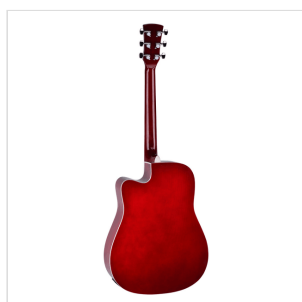

YELLOWSTONE-DNCE-RDS DREADNOUGHT CUTAWAY ACOUSTIC GUITAR WITH SPRUCE TOP AND PREAMP

YELLOWSTONE-DNCE is an electrified dreadnought cutaway acoustic guitar combining tone, comfort and playability. With its spruce top and its binding (on body, fretboard, headstock) is a guitar boasting a very refined look. A great value in its market range, both for beginners and more advanced players looking for a spare time instrument.

PRODUCT DETAILS

KEY FEATURES

Top: spruce

Back and sides: basswood

Fretboard and bridge in Blackwood provides the feeling and the visual appeal of real rosewood respecting environment and complying CITES regulation

Machine heads: diecast chrome

Binding: bob, fretboard, headstock

Pickguard: black

Preamp featuring tuner and XLR/Jack out

Colour: Red Burst