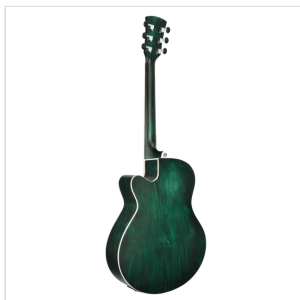

SAGUARO-HW-CE GR HAND WIPE CUTAWAY ACOUSTIC GUITAR W/PREAMP

Saguaro acoustic series gathers playability, quality craftsmanship and unique visual appeal using a special hand wiped finish. The E2-T preamp with built in tuner and balanced/unbalanced out delivers the flexibility you need for recording in studio and performing on stage.

PRODUCT DETAILS

KEY FEATURES

Shape: mini jumbo cutaway

Top, back and sides: linden

Fretboard: eco-rosewood (CITES compliant)

Headstock with engraved logo

Total length: 101cm (40")

Width: 9.8cm

Diecast machine heads (chrome)

Preamp: E2-T w/tuner and balanced/unbalanced out

Hand wiped special finish, each guitar is unique

Color: hand wiped green