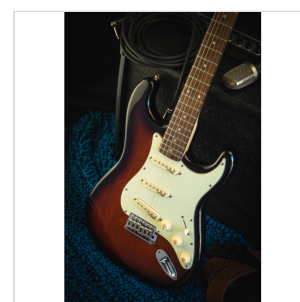

## RIDER-RETRO-R TSB DOUBLE CUTAWAY ELECTRIC GUITAR WITH 3 SINGLE COILS AND VINTAGE TUNERS (WILKINSON EQUIPPED, ECO-ROSEWOOD FRETBOARD)

RIDER RETRO is born to recall the feeling of a glorious past that has never ceased to fascinate generations of guitar players. The beauty and the resonance of the swamp ash with special retro finishes, the original Wilkinson pick ups and bridge, the hi-quality made in Taiwan vintage machines heads together with mint green pickguard create instruments with stunning visual appeal and great value.

### KEY FEATURES

Body: swamp ash

Neck: glossy maple

Fretboard: eco-rosewood (CITES compliant)

Frets: 21 (perloid)

Machine heads: vintage style made in Taiwan

Bridge: Wilkinson tremolo

Pick ups: 3 Wilkinson vintage single coils

Switch: 5 way

Pots: volume/tone/tone

Pickguard: mint green

Colour: tobacco sunburst