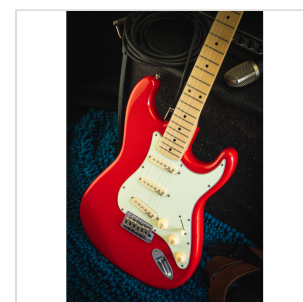

RIDER-RETRO-M FR DOUBLE CUTAWAY ELECTRIC GUITAR WITH 3 SINGLE COILS AND VINTAGE TUNERS (WILKINSON EQUIPPED, MAPLE FRETBOARD)

RIDER RETRO is born to recall the feeling of a glorious past that has never ceased to fascinate generations of guitar players. The beauty and the resonance of the swamp ash with special retro finishes, the original Wilkinson pick ups and bridge, the hi-quality made in Taiwan vintage machines heads together with mint green pickguard create instruments with stunning visual appeal and great value.

PRODUCT DETAILS

KEY FEATURES

Body: swamp ash

Neck: glossy maple

Fretboard: glossy maple

Frets: 21 (perloid)

Machine heads: vintage style made in Taiwan

Bridge: Wilkinson tremolo

Pick ups: 3 Wilkinson vintage single coils

Switch: 5 way

Pots: volume/tone/tone

Pickguard: mint green

Colour: fiesta red

SPECIFICATIONS

Nut	43 mm
------------	-------

Radius	16"
---------------	-----