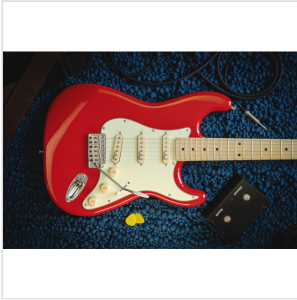

RIDER-RETRO-M FR DOUBLE CUTAWAY ELECTRIC GUITAR WITH 3 SINGLE COILS AND VINTAGE TUNERS (WILKINSON EQUIPPED, MAPLE FRETBOARD)

RIDER RETRO is born to recall the feeling of a glorious past that has never ceased to fascinate generations of guitar players. The beauty and the resonance of the swamp ash with special retro finishes, the original Wilkinson pick ups and bridge, the hi-quality made in Taiwan vintage machines heads together with mint green pickguard create instruments with stunning visual appeal and great value.

PRODUCT DETAILS

KEY FEATURES

Body: swamp ash

Neck: glossy maple

Fretboard: glossy maple

Frets: 21 (perloid)

Machine heads: vintage style made in Taiwan

Bridge: Wilkinson tremolo

Pick ups: 3 Wilkinson vintage single coils

Switch: 5 way

Pots: volume/tone/tone

Pickguard: mint green

Colour: fiesta red

SPECIFICATIONS

Nut	43 mm
------------	-------

Radius	16"
---------------	-----