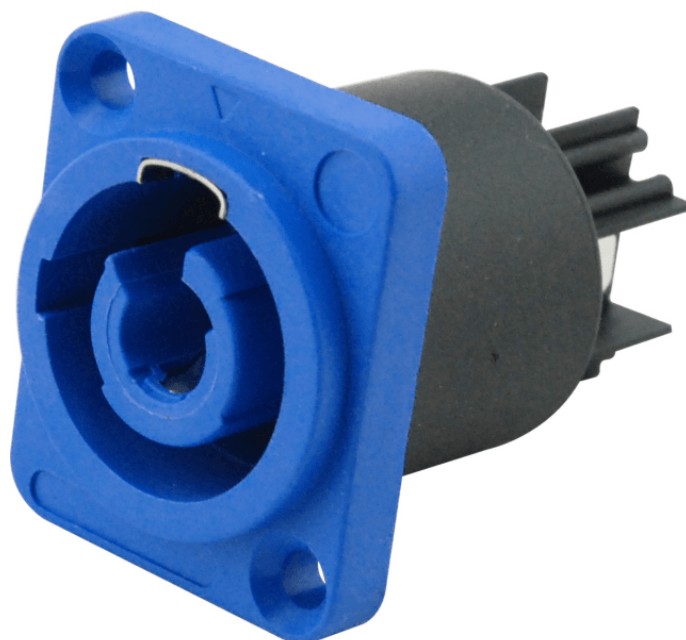

WM-AC3P-IN

3 POLE AC POWER-IN RECEPTABLE (BLUE)

Wiremaster series features hi-quality connectors, products conceived to provide hi level performances for a wide range of professional applications.

PRODUCT DETAILS

KEY FEATURES

3 pole AC Power-In receptable (blue)

250V-20A

Package: 1 pc