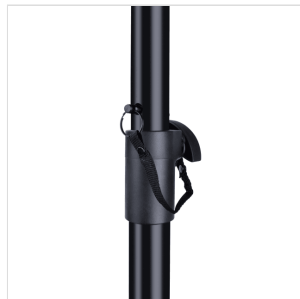

## SUBST100-35

# SUBWOOFER MOUNT SPEAKER STAND

SUBST100 is a speaker stand you can plug on your subwoofer to support your satellite speaker. Built in ultra-rugged steel, it features a safety pin and adjustable height.

### KEY FEATURES

Speaker stand with 35mm pole mount

Can be used with 35mm subwoofer socket

Built in rugged steel

Height adjustment through a screw blocking system with handle

Metal safety pin system