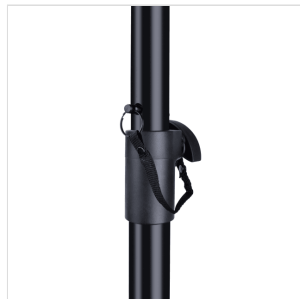

SUBST100-35

SUBWOOFER MOUNT SPEAKER STAND

SUBST100 is a speaker stand you can plug on your subwoofer to support your satellite speaker. Built in ultra-rugged steel, it features a safety pin and adjustable height.

PRODUCT DETAILS

KEY FEATURES

Speaker stand with 35mm pole mount

Can be used with 35mm subwoofer socket

Built in rugged steel

Height adjustment through a screw blocking system with handle

Metal safety pin system

SPECIFICATIONS

Height (min-max)	800-1360 mm
Load capacity	50 Kg
Weight	1,4 Kg