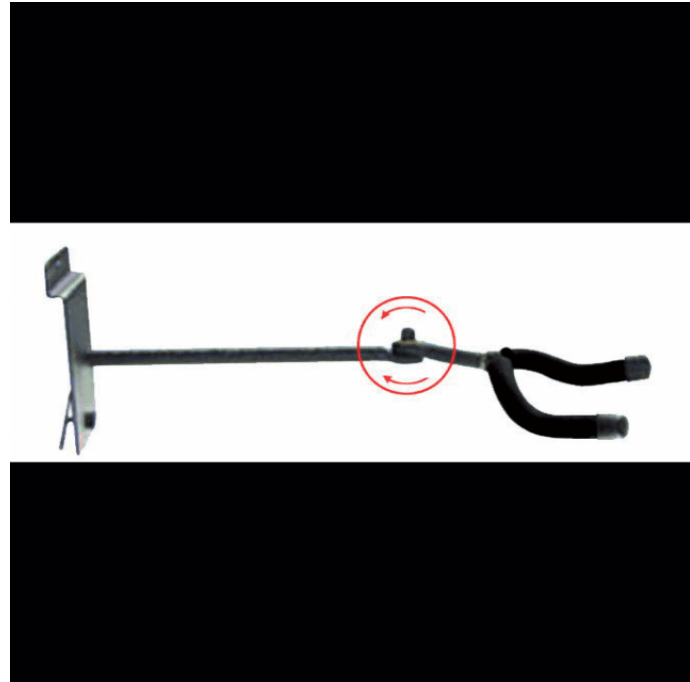

SWGS-100

GUITAR WALL HANGER WITH ADJUSTABLE ANGLE

SWGS-100 is a guitar or other string instrument universal stand. It could fitted on wall units and it allows to change the display direction thanks to the articulated cradle. The rubber cradle is with deep design to prevent any scratches and any improper movement of the instrument.

PRODUCT DETAILS

KEY FEATURES

Suited to all type of guitars or other string instruments

Suited for wall units installation

Rubber cradle with deep design to prevent any scratches and any improper movement of the instrument

Display direction can be adjusted thanks to the articulated cradle

SPECIFICATIONS

Maximum lenght	30 cm
Plate dimension	10 x 5,5 cm
Finish	painted black