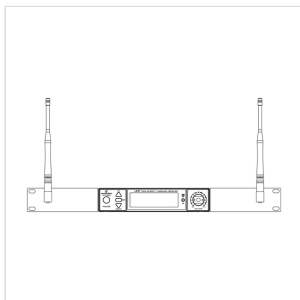

WF-RACK KIT1

19" RACK MOUNT KIT FOR WIREFREE SERIES WIRELESS SYSTEMS

The kit allows you to mount a 1/2 receiver unit in a standard 19" rack. It includes 2x 1/4 rack unit adapters; 2x Extension cables for Antenna; Screws to fasten the receiver to the two rack adapters.

PRODUCT DETAILS

KEY FEATURES

The kit doesn't include screws to fasten the whole block (receiver and adapters) to the 19" rack chassis.