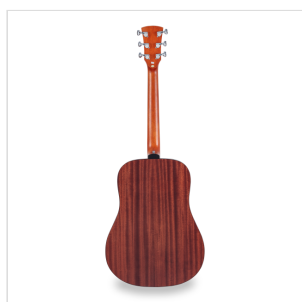

EDGE SOLID SDN-YSB DREADNOUGHT ACOUSTIC GUITAR WITH ARMREST

The EDGE SOLID guitar represents an aesthetic and functional upgrade of its smaller sister EDGE ST: with its solid spruce top, the use of rosewood on binding, armrest, fingerboard, and bridge, and the reliability and beauty of superior quality tuning machines, EDGE SOLID further raises the bar for exceptionally valuable instruments in its market segment.

Available in dreadnought and dreadnought cutaway versions with Fishman GT-1 preamp. Both versions with D'Addario EXP16 strings to give you even more from the first utilization.