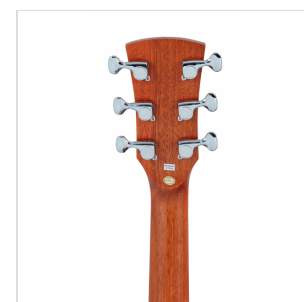

EDGE SOLID SDN-TBK DREADNOUGHT ACOUSTIC GUITAR WITH ARMREST

The EDGE SOLID guitar represents an aesthetic and functional upgrade of its smaller sister EDGE ST: with its solid spruce top, the use of rosewood on binding, armrest, fingerboard, and bridge, and the reliability and beauty of superior quality tuning machines, EDGE SOLID further raises the bar for exceptionally valuable instruments in its market segment.

Available in dreadnought and dreadnought cutaway versions with Fishman GT-1 preamp. Both versions with D'Addario EXP16 strings to give you even more from the first utilization.