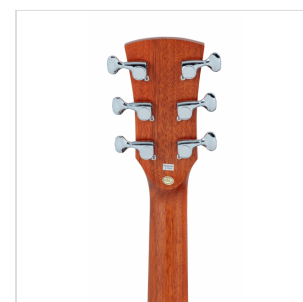

EDGE SOLID SDN-TBK DREADNOUGHT ACOUSTIC GUITAR WITH ARMREST

The EDGE SOLID guitar represents an aesthetic and functional upgrade of its smaller sister EDGE ST: with its solid spruce top, the use of rosewood on binding, armrest, fingerboard, and bridge, and the reliability and beauty of superior quality tuning machines, EDGE SOLID further raises the bar for exceptionally valuable instruments in its market segment.

Available in dreadnought and dreadnought cutaway versions with Fishman GT-1 preamp. Both versions with D'Addario EXP16 strings to give you even more from the first utilization.