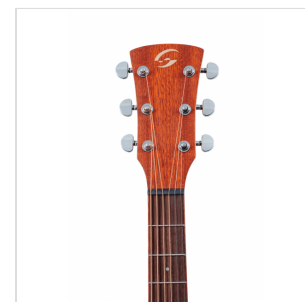

## EDGE ST DN-YSB DREADNOUGHT ACOUSTIC GUITAR WITH MAHOGANY ARMREST

With the EDGE ST guitar you combine playability and build quality with an aesthetic-functional plus usually found exclusively in far higher-end instruments: the armrest.

EDGE ST, with mahogany armrest and binding, is available in dreadnought and dreadnought cutaway versions with Fishman GT-1 preamp. Both versions are equipped with D'Addario EXP16 strings to give you even more from the first utilization.

## CRAFTSMANSHIP, MATERIALS AND TONE

An outstanding instrument for those who want to go sure-footed beyond entry level without spending a fortune. The EDGE ST has a **sapele** body with a **spruce top**, **walnut** fingerboard and bridge, and **mahogany** armrest and binding. Everything is manufactured under the hallmark of quality and care to details.

Armrest: Mahogany

Radius: 16"

Nut: 43 mm

Neck profile: C

Body thickness: 100-120 mm

Machine head: diecast chrome

Equipped with D'Addario EXP16 strings

Finish: open pore Yellow Sunburst satin