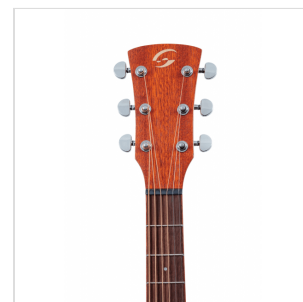

## EDGE ST DN-BSB DREADNOUGHT ACOUSTIC GUITAR WITH MAHOGANY ARMREST

With the EDGE ST guitar you combine playability and build quality with an aesthetic-functional plus usually found exclusively in far higher-end instruments: the armrest.

EDGE ST, with mahogany armrest and binding, is available in dreadnought and dreadnought cutaway versions with Fishman GT-1 preamp. Both versions are equipped with D'Addario EXP16 strings to give you even more from the first utilization.

### CRAFTSMANSHIP, MATERIALS AND TONE

An outstanding instrument for those who want to go sure-footed beyond entry level without spending a fortune. The EDGE ST has a **sapele** body with a **spruce top**, **walnut** fingerboard and bridge, and **mahogany** armrest and binding. Everything is manufactured under the hallmark of quality and care to details.

Armrest: Mahogany

Radius: 16"

Nut: 43 mm

Neck profile: C

Body thickness: 100-120 mm

Machine head: diecast chrome

Equipped with D'Addario EXP16 strings

Finish: open pore Brown Sunburst satin