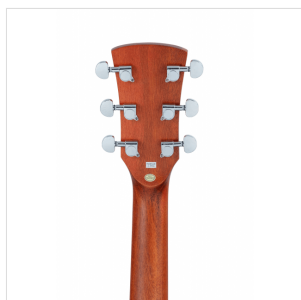

EDGE ST DN-TBK DREADNOUGHT ACOUSTIC GUITAR WITH MAHOGANY ARMREST

With the EDGE ST guitar you combine playability and build quality with an aesthetic-functional plus usually found exclusively in far higher-end instruments: the armrest.

EDGE ST, with mahogany armrest and binding, is available in dreadnought and dreadnought cutaway versions with Fishman GT-1 preamp. Both versions are equipped with D'Addario EXP16 strings to give you even more from the first utilization.

HIGHLIGHTS

CRAFTSMANSHIP, MATERIALS AND TONE

An outstanding instrument for those who want to go sure-footed beyond entry level without spending a fortune. The EDGE ST has a **sapele** body with a **spruce top**, **walnut** fingerboard and bridge, and **mahogany** armrest and binding. Everything is manufactured under the hallmark of quality and care to details.

DESIGN AND COMFORT

EDGE ST is beautiful to look at and comfortable to play: the mahogany armrest is an aesthetic and functional plus usually reserved for far more expensive guitars.

QUALITY STRINGS BY D'ADDARIO