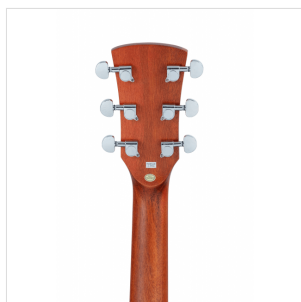

EDGE ST DN-TBK DREADNOUGHT ACOUSTIC GUITAR WITH MAHOGANY ARMREST

With the EDGE ST guitar you combine playability and build quality with an aesthetic-functional plus usually found exclusively in far higher-end instruments: the armrest.

EDGE ST, with mahogany armrest and binding, is available in dreadnought and dreadnought cutaway versions with Fishman GT-1 preamp. Both versions are equipped with D'Addario EXP16 strings to give you even more from the first utilization.

HIGHLIGHTS

CRAFTSMANSHIP, MATERIALS AND TONE

An outstanding instrument for those who want to go sure-footed beyond entry level without spending a fortune. The EDGE ST has a **sapele** body with a **spruce top**, **walnut** fingerboard and bridge, and **mahogany** armrest and binding. Everything is manufactured under the hallmark of quality and care to details.

DESIGN AND COMFORT

EDGE ST is beautiful to look at and comfortable to play: the mahogany armrest is an aesthetic and functional plus usually reserved for far more expensive guitars.

QUALITY STRINGS BY D'ADDARIO