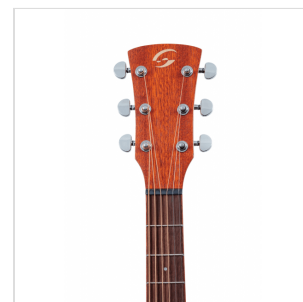

EDGE ST DN-NT DREADNOUGHT ACOUSTIC GUITAR WITH MAHOGANY ARMREST

With the EDGE ST guitar you combine playability and build quality with an aesthetic-functional plus usually found exclusively in far higher-end instruments: the armrest.

EDGE ST, with mahogany armrest and binding, is available in dreadnought and dreadnought cutaway versions with Fishman GT-1 preamp. Both versions are equipped with D'Addario EXP16 strings to give you even more from the first utilization.

HIGHLIGHTS

CRAFTSMANSHIP, MATERIALS AND TONE

An outstanding instrument for those who want to go sure-footed beyond entry level without spending a fortune. The EDGE ST has a **sapele** body with a **spruce top**, **walnut** fingerboard and bridge, and **mahogany** armrest and binding. Everything is manufactured under the hallmark of quality and care to details.

DESIGN AND COMFORT

EDGE ST is beautiful to look at and comfortable to play: the mahogany armrest is an aesthetic and functional plus usually reserved for far more expensive guitars.

QUALITY STRINGS BY D'ADDARIO