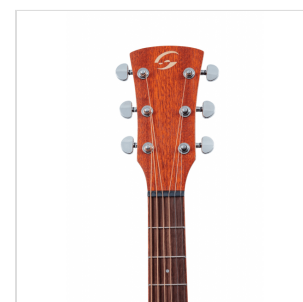

## EDGE ST DN-NT DREADNOUGHT ACOUSTIC GUITAR WITH MAHOGANY ARMREST

With the EDGE ST guitar you combine playability and build quality with an aesthetic-functional plus usually found exclusively in far higher-end instruments: the armrest.

EDGE ST, with mahogany armrest and binding, is available in dreadnought and dreadnought cutaway versions with Fishman GT-1 preamp. Both versions are equipped with D'Addario EXP16 strings to give you even more from the first utilization.

### CRAFTSMANSHIP, MATERIALS AND TONE

An outstanding instrument for those who want to go sure-footed beyond entry level without spending a fortune. The EDGE ST has a **sapele** body with a **spruce top**, **walnut** fingerboard and bridge, and **mahogany** armrest and binding. Everything is manufactured under the hallmark of quality and care to details.

Armrest: Mahogany

Radius: 16"

Nut: 43 mm

Neck profile: C

Body thickness: 100-120 mm

Machine head: diecast chrome

Equipped with D'Addario EXP16 strings

Finish: open pore Natural satin