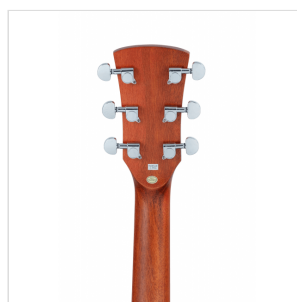

## EDGE ST DN-NT DREADNOUGHT ACOUSTIC GUITAR WITH MAHOGANY ARMREST

With the EDGE ST guitar you combine playability and build quality with an aesthetic-functional plus usually found exclusively in far higher-end instruments: the armrest.

EDGE ST, with mahogany armrest and binding, is available in dreadnought and dreadnought cutaway versions with Fishman GT-1 preamp. Both versions are equipped with D'Addario EXP16 strings to give you even more from the first utilization.

### CRAFTSMANSHIP, MATERIALS AND TONE

An outstanding instrument for those who want to go sure-footed beyond entry level without spending a fortune. The EDGE ST has a **sapele** body with a **spruce top**, **walnut** fingerboard and bridge, and **mahogany** armrest and binding. Everything is manufactured under the hallmark of quality and care to details.

Armrest: Mahogany

Radius: 16"

Nut: 43 mm

Neck profile: C

Body thickness: 100-120 mm

Machine head: diecast chrome

Equipped with D'Addario EXP16 strings

Finish: open pore Natural satin