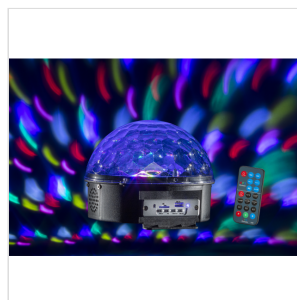

CB-630B

# 6\*3W LED NEW PATTERN CRYSTAL BALL LIGHT WITH BT, MP3 PLAYER AND REMOTE CONTROL

This new compact crystal magic ball and its lighting effects are perfect for your party or any other event. CB-630B is a light effect composed by a crystal semi-ball with 6\*3W LEDs (RGBWYP).

You can choose between different lighting effects that exploit changes of color, music and rotation speed. It features a multimedia player with BT, Micro-SD and USD for MP3 e WAV files.

### KEY FEATURES

Source: 6 LEDs (3W Red, 3W Green, 3W Blue, 3W White, 3W Amber, 3W Purple)

Beam: 80 lens; each lens can out 3-6 light beams and reach 240-280 beams

Long-lasting LEDs (20,000 hours)

Beam angle: 130°