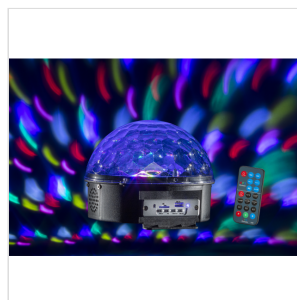

CB-630B

6*3W LED NEW PATTERN CRYSTAL BALL LIGHT WITH BT, MP3 PLAYER AND REMOTE CONTROL

This new compact crystal magic ball and its lighting effects are perfect for your party or any other event. CB-630B is a light effect composed by a crystal semi-ball with 6*3W LEDs (RGBWYP).

You can choose between different lighting effects that exploit changes of color, music and rotation speed. It features a multimedia player with BT, Micro-SD and USD for MP3 e WAV files.

PRODUCT DETAILS

KEY FEATURES

Source: 6 LEDs (3W Red, 3W Green, 3W Blue, 3W White, 3W Amber, 3W Purple)

Beam: 80 lens; each lens can out 3-6 light beams and reach 240-280 beams

Long-lasting LEDs (20,000 hours)

Beam angle: 130°

Effects: Round dots, circles & flashing effects

Play Mode: Auto, Flash, S1, S2, S3

Media Player: BT, USB/Micro-SD (MP3, WAV) with two 1W broad-band speakers

Remote controller (CR1220, 3V lithium battery)