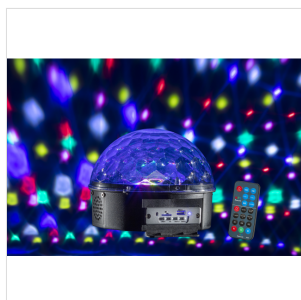

CB-630B

# 6\*3W LED NEW PATTERN CRYSTAL BALL LIGHT WITH BT, MP3 PLAYER AND REMOTE CONTROL

This new compact crystal magic ball and its lighting effects are perfect for your party or any other event. CB-630B is a light effect composed by a crystal semi-ball with 6\*3W LEDs (RGBWYP).

You can choose between different lighting effects that exploit changes of color, music and rotation speed. It features a multimedia player with BT, Micro-SD and USD for MP3 e WAV files.

Effects: Round dots, circles & flashing effects

Play Mode: Auto, Flash, S1, S2, S3

Media Player: BT, USB/Micro-SD (MP3, WAV) with two 1W broad-band speakers

Remote controller (CR1220, 3V lithium battery)