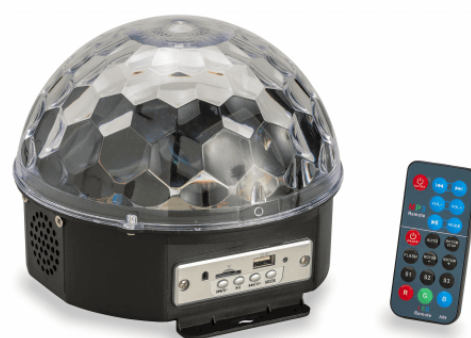

CB-630B

6*3W LED NEW PATTERN CRYSTAL BALL LIGHT WITH BT, MP3 PLAYER AND REMOTE CONTROL

This new compact crystal magic ball and its lighting effects are perfect for your party or any other event. CB-630B is a light effect composed by a crystal semi-ball with 6*3W LEDs (RGBWYP).

You can choose between different lighting effects that exploit changes of color, music and rotation speed. It features a multimedia player with BT, Micro-SD and USD for MP3 e WAV files.

PRODUCT DETAILS

KEY FEATURES

Source: 6 LEDs (3W Red, 3W Green, 3W Blue, 3W White, 3W Amber, 3W Purple)

Beam: 80 lens; each lens can out 3-6 light beams and reach 240-280 beams

Long-lasting LEDs (20,000 hours)

Beam angle: 130°

Effects: Round dots, circles & flashing effects

Play Mode: Auto, Flash, S1, S2, S3

Media Player: BT, USB/Micro-SD (MP3, WAV) with two 1W broad-band speakers

Remote controller (CR1220, 3V lithium battery)