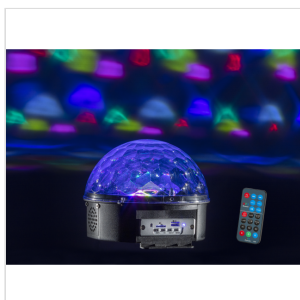

CB-630B

# 6\*3W LED NEW PATTERN CRYSTAL BALL LIGHT WITH BT, MP3 PLAYER AND REMOTE CONTROL

This new compact crystal magic ball and its lighting effects are perfect for your party or any other event. CB-630B is a light effect composed by a crystal semi-ball with 6\*3W LEDs (RGBWYP).

You can choose between different lighting effects that exploit changes of color, music and rotation speed. It features a multimedia player with BT, Micro-SD and USD for MP3 e WAV files.

Effects: Round dots, circles & flashing effects

Play Mode: Auto, Flash, S1, S2, S3

Media Player: BT, USB/Micro-SD (MP3, WAV) with two 1W broad-band speakers

Remote controller (CR1220, 3V lithium battery)