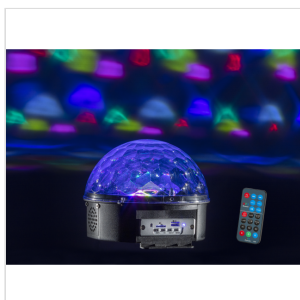

CB-630B

6*3W LED NEW PATTERN CRYSTAL BALL LIGHT WITH BT, MP3 PLAYER AND REMOTE CONTROL

This new compact crystal magic ball and its lighting effects are perfect for your party or any other event. CB-630B is a light effect composed by a crystal semi-ball with 6*3W LEDs (RGBWYP).

You can choose between different lighting effects that exploit changes of color, music and rotation speed. It features a multimedia player with BT, Micro-SD and USD for MP3 e WAV files.

PRODUCT DETAILS

KEY FEATURES

Source: 6 LEDs (3W Red, 3W Green, 3W Blue, 3W White, 3W Amber, 3W Purple)

Beam: 80 lens; each lens can out 3-6 light beams and reach 240-280 beams

Long-lasting LEDs (20,000 hours)

Beam angle: 130°

Effects: Round dots, circles & flashing effects

Play Mode: Auto, Flash, S1, S2, S3

Media Player: BT, USB/Micro-SD (MP3, WAV) with two 1W broad-band speakers

Remote controller (CR1220, 3V lithium battery)