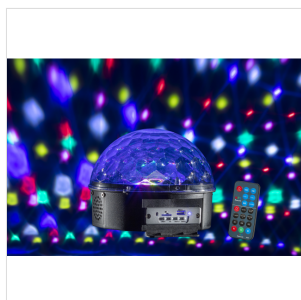

CB-630B

6*3W LED NEW PATTERN CRYSTAL BALL LIGHT WITH BT, MP3 PLAYER AND REMOTE CONTROL

This new compact crystal magic ball and its lighting effects are perfect for your party or any other event. CB-630B is a light effect composed by a crystal semi-ball with 6*3W LEDs (RGBWYP).

You can choose between different lighting effects that exploit changes of color, music and rotation speed. It features a multimedia player with BT, Micro-SD and USD for MP3 e WAV files.

PRODUCT DETAILS

KEY FEATURES

Source: 6 LEDs (3W Red, 3W Green, 3W Blue, 3W White, 3W Amber, 3W Purple)

Beam: 80 lens; each lens can out 3-6 light beams and reach 240-280 beams

Long-lasting LEDs (20,000 hours)

Beam angle: 130°

Effects: Round dots, circles & flashing effects

Play Mode: Auto, Flash, S1, S2, S3

Media Player: BT, USB/Micro-SD (MP3, WAV) with two 1W broad-band speakers

Remote controller (CR1220, 3V lithium battery)