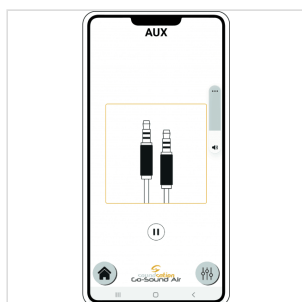

# GO-SOUND 15AIR 15" PORTABLE PA SYSTEM WITH GO-SOUND AIR APP, 2 VHF WIRELESS MICROPHONES, TROLLEY AND BATTERY

Soundsation GO-SOUND takes another step forward and becomes **Go-Sound Air**. While keeping all features of the previous Go-Sound AMW series (battery or mains power, trolley with telescopic handle, two VHF wireless microphones, USB/SD-Card/BT Player, Mic/Line Inputs, Eco effect, 5-Band EQ, etc.), it allows now to control the multimedia player and the Aux Stereo Input via the new "Go-Sound Air" app for both Android and iOS devices (download it from Google Paly® or AppStore®).

It has never been easier to play and control your favorite playlists from your mobile phone: just connect the speaker and the App via BT to your tablet or phone and it's done deal.

As for the previous AMW Series, the battery lasts from 2.5 hours (maximum volume and full charge) to 4 hours (normal volume, full charge). Both 12 "and 15" versions feature a Class-AB amplifier, delivering up to 800W Peak Power (when connected to mains). The cabinet is in robust and light polypropylene with metal grid and 36mm stand hole.