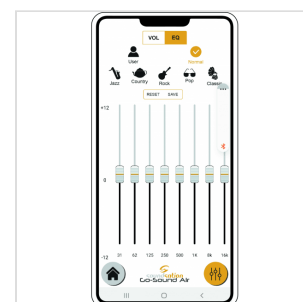

# GO-SOUND 15AIR 15" PORTABLE PA SYSTEM WITH GO-SOUND AIR APP, 2 VHF WIRELESS MICROPHONES, TROLLEY AND BATTERY

Soundsation GO-SOUND takes another step forward and becomes **Go-Sound Air**. While keeping all features of the previous Go-Sound AMW series (battery or mains power, trolley with telescopic handle, two VHF wireless microphones, USB/SD-Card/BT Player, Mic/Line Inputs, Eco effect, 5-Band EQ, etc.), it allows now to control the multimedia player and the Aux Stereo Input via the new "Go-Sound Air" app for both Android and iOS devices (download it from Google Paly® or AppStore®).

It has never been easier to play and control your favorite playlists from your mobile phone: just connect the speaker and the App via BT to your tablet or phone and it's done deal.

As for the previous AMW Series, the battery lasts from 2.5 hours (maximum volume and full charge) to 4 hours (normal volume, full charge). Both 12 "and 15" versions feature a Class-AB amplifier, delivering up to 800W Peak Power (when connected to mains). The cabinet is in robust and light polypropylene with metal grid and 36mm stand hole.