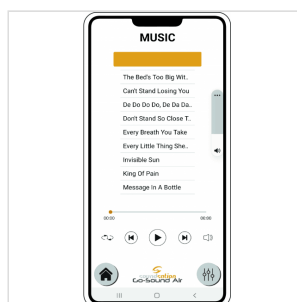

GO-SOUND 15AIR 15" PORTABLE PA SYSTEM WITH GO-SOUND AIR APP, 2 VHF WIRELESS MICROPHONES, TROLLEY AND BATTERY

Soundsation GO-SOUND takes another step forward and becomes **Go-Sound Air**. While keeping all features of the previous Go-Sound AMW series (battery or mains power, trolley with telescopic handle, two VHF wireless microphones, USB/SD-Card/BT Player, Mic/Line Inputs, Eco effect, 5-Band EQ, etc.), it allows now to control the multimedia player and the Aux Stereo Input via the new "Go-Sound Air" app for both Android and iOS devices (download it from Google Paly® or AppStore®).

It has never been easier to play and control your favorite playlists from your mobile phone: just connect the speaker and the App via BT to your tablet or phone and it's done deal.

As for the previous AMW Series, the battery lasts from 2.5 hours (maximum volume and full charge) to 4 hours (normal volume, full charge). Both 12 "and 15" versions feature a Class-AB amplifier, delivering up to 800W Peak Power (when connected to mains). The cabinet is in robust and light polypropylene with metal grid and 36mm stand hole.