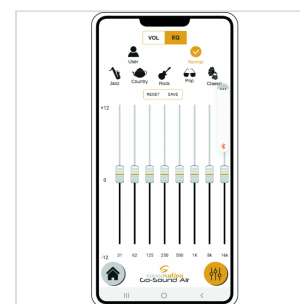

# GO-SOUND 15AIR

## 15" PORTABLE PA SYSTEM WITH GO-SOUND AIR APP, 2 VHF WIRELESS MICROPHONES, TROLLEY AND BATTERY

Soundsation GO-SOUND takes another step forward and becomes **Go-Sound Air**. While keeping all features of the previous Go-Sound AMW series (battery or mains power, trolley with telescopic handle, two VHF wireless microphones, USB/SD-Card/BT Player, Mic/Line Inputs, Eco effect, 5-Band EQ, etc.), it allows now to control the multimedia player and the Aux Stereo Input via the new "Go-Sound Air" app for both Android and iOS devices (download it from Google Paly® or AppStore®).

It has never been easier to play and control your favorite playlists from your mobile phone: just connect the speaker and the App via BT to your tablet or phone and it's done deal.

As for the previous AMW Series, the battery lasts from 2.5 hours (maximum volume and full charge) to 4 hours (normal volume, full charge). Both 12" and 15" versions feature a Class-AB amplifier, delivering up to 800W Peak Power (when connected to mains). The cabinet is in robust and light polypropylene with metal grid and 36mm stand hole.