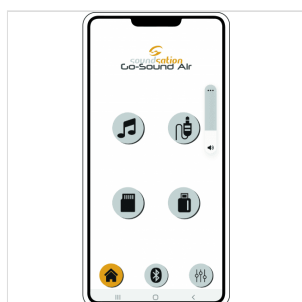

# GO-SOUND 15AIR 15" PORTABLE PA SYSTEM WITH GO-SOUND AIR APP, 2 VHF WIRELESS MICROPHONES, TROLLEY AND BATTERY

Soundsation GO-SOUND takes another step forward and becomes **Go-Sound Air**. While keeping all features of the previous Go-Sound AMW series (battery or mains power, trolley with telescopic handle, two VHF wireless microphones, USB/SD-Card/BT Player, Mic/Line Inputs, Eco effect, 5-Band EQ, etc.), it allows now to control the multimedia player and the Aux Stereo Input via the new "Go-Sound Air" app for both Android and iOS devices (download it from Google Paly® or AppStore®).

It has never been easier to play and control your favorite playlists from your mobile phone: just connect the speaker and the App via BT to your tablet or phone and it's done deal.

As for the previous AMW Series, the battery lasts from 2.5 hours (maximum volume and full charge) to 4 hours (normal volume, full charge). Both 12 "and 15" versions feature a Class-AB amplifier, delivering up to 800W Peak Power (when connected to mains). The cabinet is in robust and light polypropylene with metal grid and 36mm stand hole.

MP3 player with USB, SD Card and BT Connection

Go-Sound Air App Control on Android® and iOS® devices

Dual VHF Handheld Wireless Microphone

Microphone/Line inputs

Echo Effect for Wireless and Mic Inputs

5-Band Graphic EQ