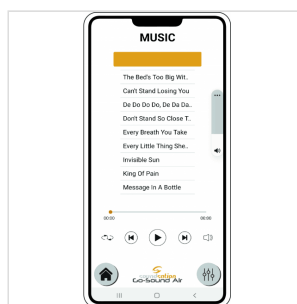

GO-SOUND 15AIR

15" PORTABLE PA SYSTEM WITH GO-SOUND AIR APP, 2 VHF WIRELESS MICROPHONES, TROLLEY AND BATTERY

Soundsation GO-SOUND takes another step forward and becomes **Go-Sound Air**. While keeping all features of the previous Go-Sound AMW series (battery or mains power, trolley with telescopic handle, two VHF wireless microphones, USB/SD-Card/BT Player, Mic/Line Inputs, Eco effect, 5-Band EQ, etc.), it allows now to control the multimedia player and the Aux Stereo Input via the new "Go-Sound Air" app for both Android and iOS devices (download it from Google Paly® or AppStore®).

It has never been easier to play and control your favorite playlists from your mobile phone: just connect the speaker and the App via BT to your tablet or phone and it's done deal.

As for the previous AMW Series, the battery lasts from 2.5 hours (maximum volume and full charge) to 4 hours (normal volume, full charge). Both 12" and 15" versions feature a Class-AB amplifier, delivering up to 800W Peak Power (when connected to mains). The cabinet is in robust and light polypropylene with metal grid and 36mm stand hole.