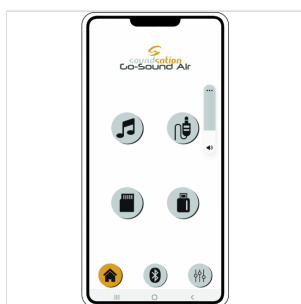

# GO-SOUND 15AIR

## 15" PORTABLE PA SYSTEM WITH GO-SOUND AIR APP, 2 VHF WIRELESS MICROPHONES, TROLLEY AND BATTERY

Soundsation GO-SOUND takes another step forward and becomes **Go-Sound Air**. While keeping all features of the previous Go-Sound AMW series (battery or mains power, trolley with telescopic handle, two VHF wireless microphones, USB/SD-Card/BT Player, Mic/Line Inputs, Eco effect, 5-Band EQ, etc.), it allows now to control the multimedia player and the Aux Stereo Input via the new "Go-Sound Air" app for both Android and iOS devices (download it from Google Paly® or AppStore®).

It has never been easier to play and control your favorite playlists from your mobile phone: just connect the speaker and the App via BT to your tablet or phone and it's done deal.

As for the previous AMW Series, the battery lasts from 2.5 hours (maximum volume and full charge) to 4 hours (normal volume, full charge). Both 12" and 15" versions feature a Class-AB amplifier, delivering up to 800W Peak Power (when connected to mains). The cabinet is in robust and light polypropylene with metal grid and 36mm stand hole.

MP3 player with USB, SD Card and BT Connection

Go-Sound Air App Control on Android® and iOS® devices

Dual VHF Handheld Wireless Microphone

Microphone/Line inputs

Echo Effect for Wireless and Mic Inputs

5-Band Graphic EQ