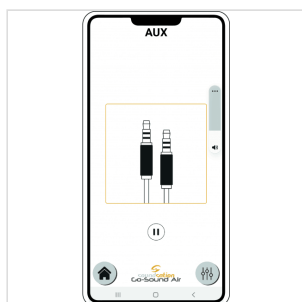

## 15" PORTABLE PA SYSTEM WITH GO-SOUND AIR APP, 2 VHF WIRELESS MICROPHONES, TROLLEY AND BATTERY

Soundsation GO-SOUND takes another step forward and becomes **Go-Sound Air**. While keeping all features of the previous Go-Sound AMW series (battery or mains power, trolley with telescopic handle, two VHF wireless microphones, USB/SD-Card/BT Player, Mic/Line Inputs, Eco effect, 5-Band EQ, etc.), it allows now to control the multimedia player and the Aux Stereo Input via the new "Go-Sound Air" app for both Android and iOS devices (download it from Google Paly® or AppStore®).

It has never been easier to play and control your favorite playlists from your mobile phone: just connect the speaker and the App via BT to your tablet or phone and it's done deal.

As for the previous AMW Series, the battery lasts from 2.5 hours (maximum volume and full charge) to 4 hours (normal volume, full charge). Both 12" and 15" versions feature a Class-AB amplifier, delivering up to 800W Peak Power (when connected to mains). The cabinet is in robust and light polypropylene with metal grid and 36mm stand hole.