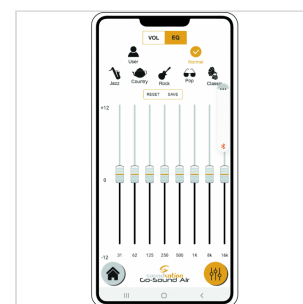

GO-SOUND 12AIR 12" PORTABLE PA SYSTEM WITH GO-SOUND AIR APP, 2 VHF WIRELESS MICROPHONES, TROLLEY AND BATTERY

Soundsation GO-SOUND takes another step forward and becomes **Go-Sound Air**. While keeping all features of the previous Go-Sound AMW series (battery or mains power, trolley with telescopic handle, two VHF wireless microphones, USB/SD-Card/BT Player, Mic/Line Inputs, Eco effect, 5-Band EQ, etc.), it allows now to control the multimedia player and the Aux Stereo Input via the new "Go-Sound Air" app for both Android and iOS devices (download it from Google Paly® or AppStore®).

It has never been easier to play and control your favorite playlists from your mobile phone: just connect the speaker and the App via BT to your tablet or phone and it's done deal.

As for the previous AMW Series, the battery lasts from 2.5 hours (maximum volume and full charge) to 4 hours (normal volume, full charge). Both 12 "and 15" versions feature a Class-AB amplifier, delivering up to 800W Peak Power (when connected to mains). The cabinet is in robust and light polypropylene with metal grid and 36mm stand hole.

MP3 player with USB, SD Card and BT Connection

Go-Sound Air App Control on Android® and iOS® devices

Dual VHF Handheld Wireless Microphone

Microphone/Line inputs

Echo Effect for Wireless and Mic Inputs

5-Band Graphic EQ