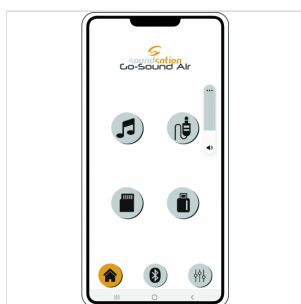

GO-SOUND 12AIR 12" PORTABLE PA SYSTEM WITH GO-SOUND AIR APP, 2 VHF WIRELESS MICROPHONES, TROLLEY AND BATTERY

Soundsation GO-SOUND takes another step forward and becomes **Go-Sound Air**. While keeping all features of the previous Go-Sound AMW series (battery or mains power, trolley with telescopic handle, two VHF wireless microphones, USB/SD-Card/BT Player, Mic/Line Inputs, Eco effect, 5-Band EQ, etc.), it allows now to control the multimedia player and the Aux Stereo Input via the new "Go-Sound Air" app for both Android and iOS devices (download it from Google Paly® or AppStore®).

It has never been easier to play and control your favorite playlists from your mobile phone: just connect the speaker and the App via BT to your tablet or phone and it's done deal.

As for the previous AMW Series, the battery lasts from 2.5 hours (maximum volume and full charge) to 4 hours (normal volume, full charge). Both 12 "and 15" versions feature a Class-AB amplifier, delivering up to 800W Peak Power (when connected to mains). The cabinet is in robust and light polypropylene with metal grid and 36mm stand hole.

PRODUCT DETAILS

KEY FEATURES

Portable PA System with Rechargeable Battery

Sturdy polypropylene enclosure yet compact and lightweight

800W* Peak Power Class-AB power amplifier (*mains powered)

12" woofer with 1" compression driver

MP3 player with USB, SD Card and BT Connection

Go-Sound Air App Control on Android® and iOS® devices

Dual VHF Handheld Wireless Microphone

Microphone/Line inputs

Echo Effect for Wireless and Mic Inputs

5-Band Graphic EQ