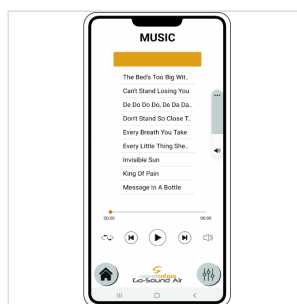

GO-SOUND 12AIR 12" PORTABLE PA SYSTEM WITH GO-SOUND AIR APP, 2 VHF WIRELESS MICROPHONES, TROLLEY AND BATTERY

Soundsation GO-SOUND takes another step forward and becomes **Go-Sound Air**. While keeping all features of the previous Go-Sound AMW series (battery or mains power, trolley with telescopic handle, two VHF wireless microphones, USB/SD-Card/BT Player, Mic/Line Inputs, Eco effect, 5-Band EQ, etc.), it allows now to control the multimedia player and the Aux Stereo Input via the new "Go-Sound Air" app for both Android and iOS devices (download it from Google Paly® or AppStore®).

It has never been easier to play and control your favorite playlists from your mobile phone: just connect the speaker and the App via BT to your tablet or phone and it's done deal.

As for the previous AMW Series, the battery lasts from 2.5 hours (maximum volume and full charge) to 4 hours (normal volume, full charge). Both 12 "and 15" versions feature a Class-AB amplifier, delivering up to 800W Peak Power (when connected to mains). The cabinet is in robust and light polypropylene with metal grid and 36mm stand hole.

MP3 player with USB, SD Card and BT Connection

Go-Sound Air App Control on Android® and iOS® devices

Dual VHF Handheld Wireless Microphone

Microphone/Line inputs

Echo Effect for Wireless and Mic Inputs

5-Band Graphic EQ