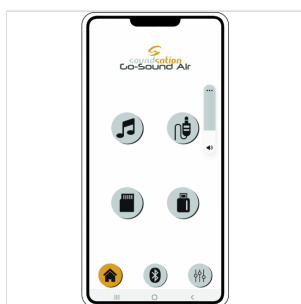

GO-SOUND 12AIR 12" PORTABLE PA SYSTEM WITH GO-SOUND AIR APP, 2 VHF WIRELESS MICROPHONES, TROLLEY AND BATTERY

Soundsation GO-SOUND takes another step forward and becomes **Go-Sound Air**. While keeping all features of the previous Go-Sound AMW series (battery or mains power, trolley with telescopic handle, two VHF wireless microphones, USB/SD-Card/BT Player, Mic/Line Inputs, Eco effect, 5-Band EQ, etc.), it allows now to control the multimedia player and the Aux Stereo Input via the new "Go-Sound Air" app for both Android and iOS devices (download it from Google Paly® or AppStore®).

It has never been easier to play and control your favorite playlists from your mobile phone: just connect the speaker and the App via BT to your tablet or phone and it's done deal.

As for the previous AMW Series, the battery lasts from 2.5 hours (maximum volume and full charge) to 4 hours (normal volume, full charge). Both 12" and 15" versions feature a Class-AB amplifier, delivering up to 800W Peak Power (when connected to mains). The cabinet is in robust and light polypropylene with metal grid and 36mm stand hole.

PRODUCT DETAILS

KEY FEATURES

Portable PA System with Rechargeable Battery

Sturdy polypropylene enclosure yet compact and lightweight

800W* Peak Power Class-AB power amplifier (*mains powered)

12" woofer with 1" compression driver

MP3 player with USB, SD Card and BT Connection

Go-Sound Air App Control on Android® and iOS® devices

Dual VHF Handheld Wireless Microphone

Microphone/Line inputs

Echo Effect for Wireless and Mic Inputs

5-Band Graphic EQ