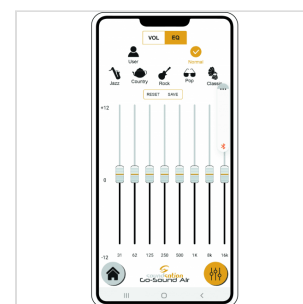

GO-SOUND 12AIR 12" PORTABLE PA SYSTEM WITH GO-SOUND AIR APP, 2 VHF WIRELESS MICROPHONES, TROLLEY AND BATTERY

Soundsation GO-SOUND takes another step forward and becomes **Go-Sound Air**. While keeping all features of the previous Go-Sound AMW series (battery or mains power, trolley with telescopic handle, two VHF wireless microphones, USB/SD-Card/BT Player, Mic/Line Inputs, Eco effect, 5-Band EQ, etc.), it allows now to control the multimedia player and the Aux Stereo Input via the new "Go-Sound Air" app for both Android and iOS devices (download it from Google Paly® or AppStore®).

It has never been easier to play and control your favorite playlists from your mobile phone: just connect the speaker and the App via BT to your tablet or phone and it's done deal.

As for the previous AMW Series, the battery lasts from 2.5 hours (maximum volume and full charge) to 4 hours (normal volume, full charge). Both 12" and 15" versions feature a Class-AB amplifier, delivering up to 800W Peak Power (when connected to mains). The cabinet is in robust and light polypropylene with metal grid and 36mm stand hole.

MP3 player with USB, SD Card and BT Connection

Go-Sound Air App Control on Android® and iOS® devices

Dual VHF Handheld Wireless Microphone

Microphone/Line inputs

Echo Effect for Wireless and Mic Inputs

5-Band Graphic EQ