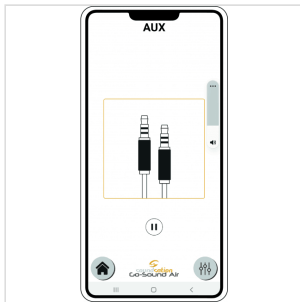

GO-SOUND 12AIR 12" PORTABLE PA SYSTEM WITH GO-SOUND AIR APP, 2 VHF WIRELESS MICROPHONES, TROLLEY AND BATTERY

Soundsation GO-SOUND takes another step forward and becomes **Go-Sound Air**. While keeping all features of the previous Go-Sound AMW series (battery or mains power, trolley with telescopic handle, two VHF wireless microphones, USB/SD-Card/BT Player, Mic/Line Inputs, Eco effect, 5-Band EQ, etc.), it allows now to control the multimedia player and the Aux Stereo Input via the new "Go-Sound Air" app for both Android and iOS devices (download it from Google Paly® or AppStore®).

It has never been easier to play and control your favorite playlists from your mobile phone: just connect the speaker and the App via BT to your tablet or phone and it's done deal.

As for the previous AMW Series, the battery lasts from 2.5 hours (maximum volume and full charge) to 4 hours (normal volume, full charge). Both 12 "and 15" versions feature a Class-AB amplifier, delivering up to 800W Peak Power (when connected to mains). The cabinet is in robust and light polypropylene with metal grid and 36mm stand hole.