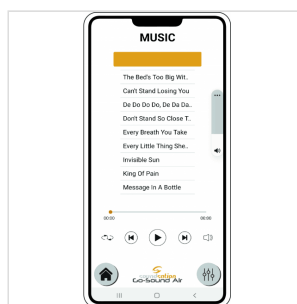

GO-SOUND 12AIR 12" PORTABLE PA SYSTEM WITH GO-SOUND AIR APP, 2 VHF WIRELESS MICROPHONES, TROLLEY AND BATTERY

Soundsation GO-SOUND takes another step forward and becomes **Go-Sound Air**. While keeping all features of the previous Go-Sound AMW series (battery or mains power, trolley with telescopic handle, two VHF wireless microphones, USB/SD-Card/BT Player, Mic/Line Inputs, Eco effect, 5-Band EQ, etc.), it allows now to control the multimedia player and the Aux Stereo Input via the new "Go-Sound Air" app for both Android and iOS devices (download it from Google Paly® or AppStore®).

It has never been easier to play and control your favorite playlists from your mobile phone: just connect the speaker and the App via BT to your tablet or phone and it's done deal.

As for the previous AMW Series, the battery lasts from 2.5 hours (maximum volume and full charge) to 4 hours (normal volume, full charge). Both 12" and 15" versions feature a Class-AB amplifier, delivering up to 800W Peak Power (when connected to mains). The cabinet is in robust and light polypropylene with metal grid and 36mm stand hole.

MP3 player with USB, SD Card and BT Connection

Go-Sound Air App Control on Android® and iOS® devices

Dual VHF Handheld Wireless Microphone

Microphone/Line inputs

Echo Effect for Wireless and Mic Inputs

5-Band Graphic EQ