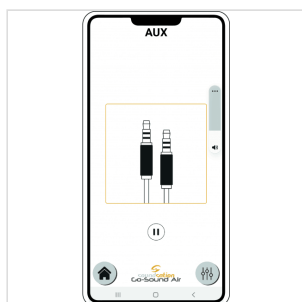

GO-SOUND 12AIR 12" PORTABLE PA SYSTEM WITH GO-SOUND AIR APP, 2 VHF WIRELESS MICROPHONES, TROLLEY AND BATTERY

Soundsation GO-SOUND takes another step forward and becomes **Go-Sound Air**. While keeping all features of the previous Go-Sound AMW series (battery or mains power, trolley with telescopic handle, two VHF wireless microphones, USB/SD-Card/BT Player, Mic/Line Inputs, Eco effect, 5-Band EQ, etc.), it allows now to control the multimedia player and the Aux Stereo Input via the new "Go-Sound Air" app for both Android and iOS devices (download it from Google Paly® or AppStore®).

It has never been easier to play and control your favorite playlists from your mobile phone: just connect the speaker and the App via BT to your tablet or phone and it's done deal.

As for the previous AMW Series, the battery lasts from 2.5 hours (maximum volume and full charge) to 4 hours (normal volume, full charge). Both 12" and 15" versions feature a Class-AB amplifier, delivering up to 800W Peak Power (when connected to mains). The cabinet is in robust and light polypropylene with metal grid and 36mm stand hole.

Frequency Response	40Hz – 16kHz / \pm 3dB
Transmitter Power	10mW
Modulation Type	FM
Battery Voltage	3V (2x1.5V AA)
Continuous Using	7 Hours
Hand-held Mic. Size (W/DxH)	Ø33 (min) - Ø48 (max) x 265 mm
Hand-held Mic. Net Weight	0.218 kg (including batteries)
Housing / Grille material	Polypropylene / 0-8mm Steel
Trolley & Handles	Trolley System with 2 Handles on sides and 1 Handle telescopic on top
Pole Mount	Standard Ø36 mm
Speaker Dimension (WxHxD)	375 x 588 x 320 mm
Packing Dimension (WxHxD)	420 x 633 x 340 mm
Net Weight	13,4 kg
Gross Weight	15.4 kg