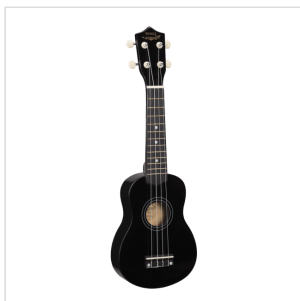

## SUNNY 10-BK SOPRANO UKULELE MAUI SUNNY CON BORSA

An exotic touch to your arrangements? Party with friends on the beach? MAUI ukuleles are what you are looking for. Available in 8 different colors, MAUI Sunny ukuleles come out with color bag and chords tutorial, allowing you to play whatever you want, wherever you want!

### KEY FEATURES

Soprano ukulele

Body: linden

Fretboard: maple (12 frets)

Diapason: 13"

Machine heads: open with cream button

Bridge: abs

Chords tutorial included for fast&easy learning

gig bag included

Provided in color box

Color: Black