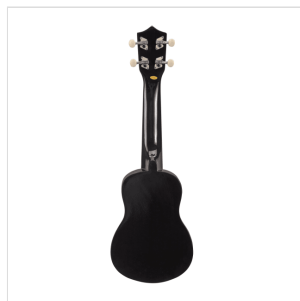

SUNNY 10-BK SOPRANO UKULELE MAUI SUNNY CON BORSA

An exotic touch to your arrangements? Party with friends on the beach? MAUI ukuleles are what you are looking for. Available in 8 different colors, MAUI Sunny ukuleles come out with color bag and chords tutorial, allowing you to play whatever you want, wherever you want!

PRODUCT DETAILS

KEY FEATURES

Soprano ukulele

Body: linden

Fretboard: maple (12 frets)

Diapason: 13"

Machine heads: open with cream button

Bridge: abs

Chords tutorial included for fast&easy learning

gig bag included

Provided in color box

Color: Black