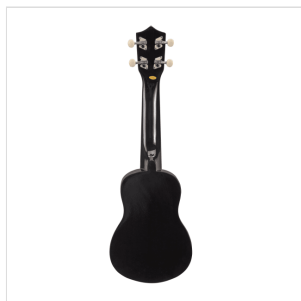

## SUNNY 10-BK SOPRANO UKULELE MAUI SUNNY CON BORSA

An exotic touch to your arrangements? Party with friends on the beach? MAUI ukuleles are what you are looking for. Available in 8 different colors, MAUI Sunny ukuleles come out with color bag and chords tutorial, allowing you to play whatever you want, wherever you want!

### KEY FEATURES

Soprano ukulele

Body: linden

Fretboard: maple (12 frets)

Diapason: 13"

Machine heads: open with cream button

Bridge: abs

Chords tutorial included for fast&easy learning

gig bag included

Provided in color box

Color: Black