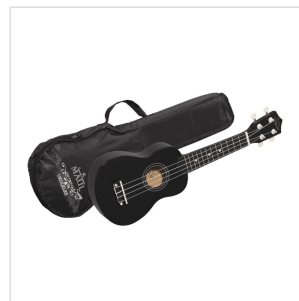

SUNNY 10-BK SOPRANO UKULELE MAUI SUNNY CON BORSA

An exotic touch to your arrangements? Party with friends on the beach? MAUI ukuleles are what you are looking for. Available in 8 different colors, MAUI Sunny ukuleles come out with color bag and chords tutorial, allowing you to play whatever you want, wherever you want!

PRODUCT DETAILS

KEY FEATURES

Soprano ukulele

Body: linden

Fretboard: maple (12 frets)

Diapason: 13"

Machine heads: open with cream button

Bridge: abs

Chords tutorial included for fast&easy learning

gig bag included

Provided in color box

Color: Black