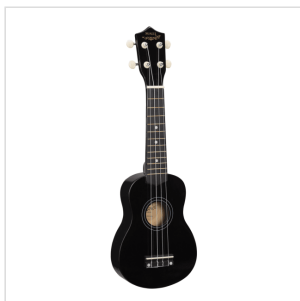

SUNNY 10-BK SOPRANO UKULELE MAUI SUNNY CON BORSA

An exotic touch to your arrangements? Party with friends on the beach? MAUI ukuleles are what you are looking for. Available in 8 different colors, MAUI Sunny ukuleles come out with color bag and chords tutorial, allowing you to play whatever you want, wherever you want!

PRODUCT DETAILS

KEY FEATURES

Soprano ukulele

Body: linden

Fretboard: maple (12 frets)

Diapason: 13"

Machine heads: open with cream button

Bridge: abs

Chords tutorial included for fast&easy learning

gig bag included

Provided in color box

Color: Black