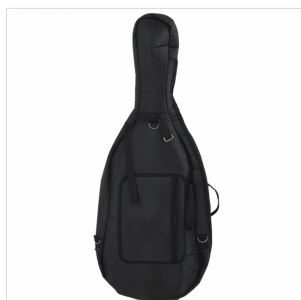

OCE-12

CELLO VIRTUOSO OCE 1/2 WITH SOLID SPRUCE TOP AND SOLID MAPLE BACK AND SIDE

Virtuoso orchestra is a cello that offers the best value for money. Made entirely of solid wood, soundboard in selected spruce, sides and back in flamed maple. The Virtuoso OCE model offers tone, full warmth and a firm attack. The design is of traditional type with painting in classic shades. Built with excellent materials and equipped with bag and headband. Ideal for advanced study.

PRODUCT DETAILS

KEY FEATURES

Solid spruce top

solid Maple back and sides

Maple neck

ebony fingerboard

paint binding

Ebony nut

Ebony pegs

Maple bridge, French Style

Diecast metal tailpiece with 4 fine tuners

Included wood bow with octagonal stick and natural hair

Padded carrying bag with bow pocket and carrying straps