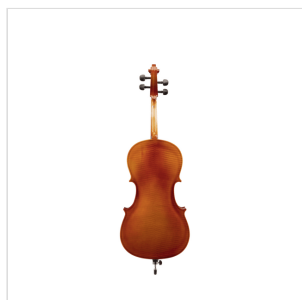

OCE-12

CELLO VIRTUOSO OCE 1/2 WITH SOLID SPRUCE TOP AND SOLID MAPLE BACK AND SIDE

Virtuoso orchestra is a cello that offers the best value for money. Made entirely of solid wood, soundboard in selected spruce, sides and back in flamed maple. The Virtuoso OCE model offers tone, full warmth and a firm attack. The design is of traditional type with painting in classic shades. Built with excellent materials and equipped with bag and headband. Ideal for advanced study.

PRODUCT DETAILS

KEY FEATURES

Solid spruce top

solid Maple back and sides

Maple neck

ebony fingerboard

paint binding

Ebony nut

Ebony pegs

Maple bridge, French Style

Diecast metal tailpiece with 4 fine tuners

Included wood bow with octagonal stick and natural hair

Padded carrying bag with bow pocket and carrying straps