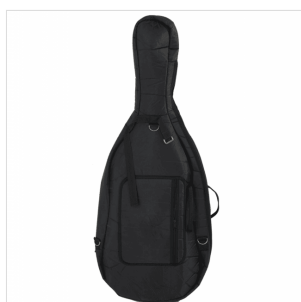

## CELLO VIRTUOSO OCE 3/4 WITH SOLID SPRUCE TOP AND SOLID MAPLE BACK AND SIDE

Virtuoso orchestra is a cello that offers the best value for money. Made entirely of solid wood, soundboard in selected spruce, sides and back in flamed maple. The Virtuoso OCE model offers tone, full warmth and a firm attack. The design is of traditional type with painting in classic shades. Built with excellent materials and equipped with bag and headband. Ideal for advanced study.

### KEY FEATURES

Solid spruce top

solid Maple back and sides

Maple neck

ebony fingerboard

paint binding

Ebony nut

Ebony pegs