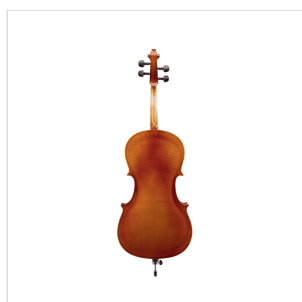

OCE-34

## CELLO VIRTUOSO OCE 3/4 WITH SOLID SPRUCE TOP AND SOLID MAPLE BACK AND SIDE

Virtuoso orchestra is a cello that offers the best value for money. Made entirely of solid wood, soundboard in selected spruce, sides and back in flamed maple. The Virtuoso OCE model offers tone, full warmth and a firm attack. The design is of traditional type with painting in classic shades. Built with excellent materials and equipped with bag and headband. Ideal for advanced study.

### KEY FEATURES

Solid spruce top

solid Maple back and sides

Maple neck

ebony fingerboard

paint binding

Ebony nut

Ebony pegs