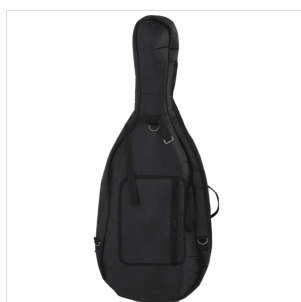

OCE-34

CELLO VIRTUOSO OCE 3/4 WITH SOLID SPRUCE TOP AND SOLID MAPLE BACK AND SIDE

Virtuoso orchestra is a cello that offers the best value for money. Made entirely of solid wood, soundboard in selected spruce, sides and back in flamed maple. The Virtuoso OCE model offers tone, full warmth and a firm attack. The design is of traditional type with painting in classic shades. Built with excellent materials and equipped with bag and headband. Ideal for advanced study.

PRODUCT DETAILS

KEY FEATURES

Solid spruce top

solid Maple back and sides

Maple neck

ebony fingerboard

paint binding

Ebony nut

Ebony pegs

Maple bridge, French Style

Diecast metal tailpiece with 4 fine tuners

Included wood bow with octagonal stick and natural hair

Padded carrying bag with bow pocket and carrying straps