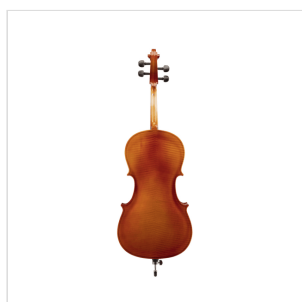

OCE-34

CELLO VIRTUOSO OCE 3/4 WITH SOLID SPRUCE TOP AND SOLID MAPLE BACK AND SIDE

Virtuoso orchestra is a cello that offers the best value for money. Made entirely of solid wood, soundboard in selected spruce, sides and back in flamed maple. The Virtuoso OCE model offers tone, full warmth and a firm attack. The design is of traditional type with painting in classic shades. Built with excellent materials and equipped with bag and headband. Ideal for advanced study.

PRODUCT DETAILS

KEY FEATURES

Solid spruce top

solid Maple back and sides

Maple neck

ebony fingerboard

paint binding

Ebony nut

Ebony pegs

Maple bridge, French Style

Diecast metal tailpiece with 4 fine tuners

Included wood bow with octagonal stick and natural hair

Padded carrying bag with bow pocket and carrying straps