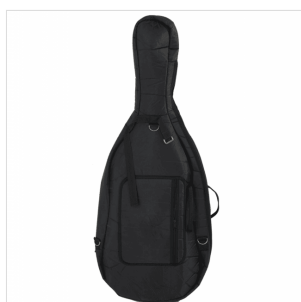

## CELLO VIRTUOSO OCE 4/4 WITH SOLID SPRUCE TOP AND SOLID MAPLE BACK AND SIDE

Virtuoso orchestra is a cello that offers the best value for money. Made entirely of solid wood, soundboard in selected spruce, sides and back in flamed maple. The Virtuoso OCE model offers tone, full warmth and a firm attack. The design is of traditional type with painting in classic shades. Built with excellent materials and equipped with bag and headband. Ideal for advanced study.

### KEY FEATURES

Solid spruce top

solid Maple back and sides

Maple neck

ebony fingerboard

paint binding

Ebony nut

Ebony pegs