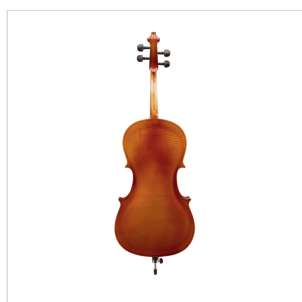

OCE-44

## CELLO VIRTUOSO OCE 4/4 WITH SOLID SPRUCE TOP AND SOLID MAPLE BACK AND SIDE

Virtuoso orchestra is a cello that offers the best value for money. Made entirely of solid wood, soundboard in selected spruce, sides and back in flamed maple. The Virtuoso OCE model offers tone, full warmth and a firm attack. The design is of traditional type with painting in classic shades. Built with excellent materials and equipped with bag and headband. Ideal for advanced study.

### KEY FEATURES

Solid spruce top

solid Maple back and sides

Maple neck

ebony fingerboard

paint binding

Ebony nut

Ebony pegs