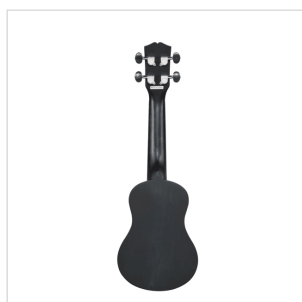

MHW-BK

SOPRANO UKULELE MAUI CON BORSA

An exotic touch to your arrangements? Fun with friends in time to music? The new Hand Wiped ukulele finishes will win you over. The MHW (Maui Hand Wiped) series is offered in the Soprano version in three colors: BK-RD and GR. Ukulele Maui MHW to play whatever you want wherever you are!

PRODUCT DETAILS

KEY FEATURES

Soprano ukulele

Body: linden

Fretboard: maple (12 frets)

Diapason: 13"

Machine heads: Die cast

Bridge: hardwood

Stting: Aquila supplied

Finish: Black hand rubbed

Bags: included