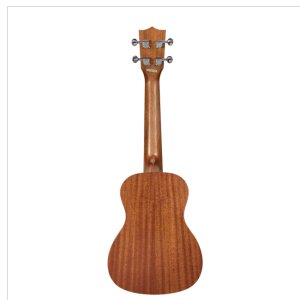

MPUKA-110A

SOPRANO UKULELE MAUI PRO WITH BAG (SPRUCE TOP)

An exotic touch to your arrangements? You want something more from a simple ukulele? THE PRO series ukulele of the MAUI are perfect for you. Available in all extensions from Soprano to Baritone the ukulele MAUI PRO are now offered also in a new version featuring spruce top with mahogany Sapele back and sides.

PRODUCT DETAILS

KEY FEATURES

Sopran ukulele

Body: Sapele plywood with Spruce top

Fretboard: Walnut (15 keys)

Diapason: 13"

Machine heads: chrome

Bridge: Walnut

Rosette: Maui pro design

Finish: Satin

Strings: Aquila

Bag: included