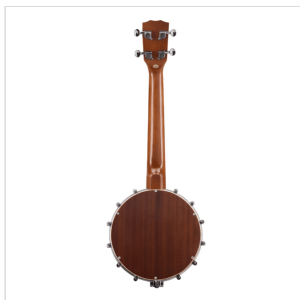

SUBJ-20

UKULELE BANJO FEATURING SAPELE MAHOGANY BODY AND REMO HEAD

Country music? Folk music? Need to add some exotic touch to your songs? SBJ-40B is what you need: a banjo featuring mahogany back and sides, maple bridge and rosewood fretboard, equipped with REMO head. Great both for your ears and your eyes!

PRODUCT DETAILS

KEY FEATURES

Back and sides: sapele mahogany plywood

Bridge: spruce

Neck: mahogany

Fretboard: walnut

Machine heads: chrome

REMO head equipped

Finish: glossy mahogany

Whith bag