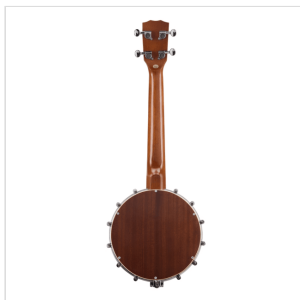

# UKULELE BANJO FEATURING SAPELE MAHOGANY BODY AND REMO HEAD

Country music? Folk music? Need to add some exotic touch to your songs? SBJ-40B is what you need: a banjo featuring mahogany back and sides, maple bridge and rosewood fretboard, equipped with REMO head. Great both for your ears and your eyes!

### KEY FEATURES

Back and sides: sapele mahogany plywood

Bridge: spruce

Neck: mahogany

Fretboard: walnut

Machine heads: chrome

REMO head equipped

Finish: glossy mahogany