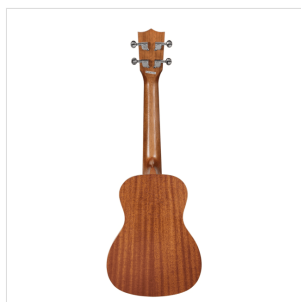

MPUKA-130A

TENORE UKULELE MAUI PRO WITH BAG (SPRUCE TOP)

An exotic touch to your arrangements? You want something more from a simple ukulele? THE PRO series ukulele of the MAUI are perfect for you. Available in all extensions from Soprano to Baritone the ukuele MAUI PRO are now offered also in a new version featuring spruce top with mahogany Sapele back and sides.

PRODUCT DETAILS

KEY FEATURES

Tenore ukulele

Body: Sapele plywood with Spruce top

Fretboard: Walnut (15 keys)

Diapason: 17"

Machine heads: chrome

Bridge: Walnut

Rosette: Maui pro design

Finish: Satin

Strings: Aquila

Bag: included