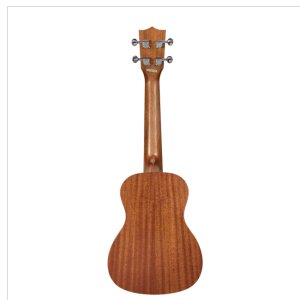

MPUKA-120A

CONCERTO UKULELE MAUI PRO WITH BAG (SPRUCE TOP)

An exotic touch to your arrangements? You want something more from a simple ukulele? THE PRO series ukulele of the MAUI are perfect for you. Available in all extensions from Soprano to Baritone the ukuele MAUI PRO are now offered also in a new version featuring spruce top with mahogany Sapele back and sides.

PRODUCT DETAILS

KEY FEATURES

Concerto ukulele

Body: Sapele plywood with Spruce top

Fretboard: Walnut (15 keys)

Diapason: 15"

Machine heads: chrome

Bridge: Walnut

Rosette: Maui pro design

Finish: Satin

Strings: Aquila

Bag: included