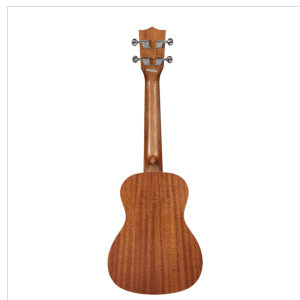

## CONCERTO UKULELE MAUI PRO WITH BAG (SPRUCE TOP)

An exotic touch to your arrangements? You want something more from a simple ukulele? THE PRO series ukulele of the MAUI are perfect for you. Available in all extensions from Soprano to Baritone the ukuele MAUI PRO are now offered also in a new version featuring spruce top with mahogany Sapele back and sides.

### KEY FEATURES

Concerto ukulele

Body: Sapele plywood with Spruce top

Fretboard: Walnut (15 keys)

Diapason: 15"

Machine heads: chrome

Bridge: Walnut

Rosette: Maui pro design

Finish: Satin

Strings: Aquila

Bag: included