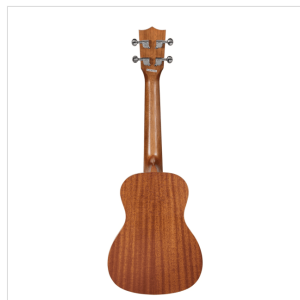

MPUKA-120AE

ELECTRIFIED CONCERTO UKULELE MAUI PRO WITH BAG (SPRUCE TOP)

An exotic touch to your arrangements? You want something more from a simple ukulele? THE PRO series ukulele of the MAUI are perfect for you. Available in all extensions from Soprano to Baritone the ukuele MAUI PRO are now offered also in a new version featuring spruce top with mahogany Sapele back and sides.

PRODUCT DETAILS

KEY FEATURES

Concerto ukulele

Body: Sapele plywood with Spruce top

Fretboard: Walnut (15 keys)

Diapason: 15"

Machine heads: open with black button

Bridge: Walnut

Rosette: Maui pro design

Finish: Matte

Strings: Aquila

Preamp with tuner

Bag: included