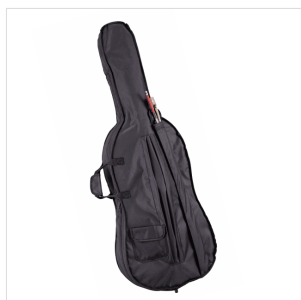

## ALL SOLID WOOD 4/4 CELLO WITH FLAMED MAPLE BACK AND SIDE

Wood is a key element to build high quality bowed instruments. Virtuoso Pro SV is an all solid wood cello with rich tone e defined attack. Flamed maple back and sides creates a stunning visual effect and provide a brighter tone enhancing medium and high frequencies. Hand rubbed spirit varnish, bring a classic and elegant look. Frame and peg tuners are in ebony wood. Coming with carrying bag and brazilwood bow, Virtuoso Pro SV is the perfect choice for the student looking for an instrument with great tone and appealing look.

### KEY FEATURES

Solid spruce top

Solid flame maple back & side

Maple neck

Ebony fingerboard

Ebony peg tuners

Ebony nut

Hand rubbed spirit varnish