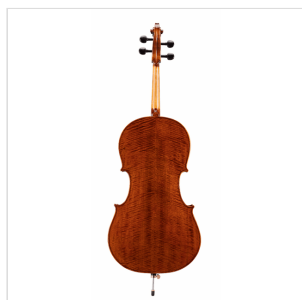

## ALL SOLID WOOD 4/4 CELLO WITH FLAMED MAPLE BACK AND SIDE

Wood is a key element to build high quality bowed instruments. Virtuoso Pro SV is an all solid wood cello with rich tone e defined attack. Flamed maple back and sides creates a stunning visual effect and provide a brighter tone enhancing medium and high frequencies. Hand rubbed spirit varnish, bring a classic and elegant look. Frame and peg tuners are in ebony wood. Coming with carrying bag and brazilwood bow, Virtuoso Pro SV is the perfect choice for the student looking for an instrument with great tone and appealing look.

### KEY FEATURES

Solid spruce top

Solid flame maple back & side

Maple neck

Ebony fingerboard

Ebony peg tuners

Ebony nut

Hand rubbed spirit varnish