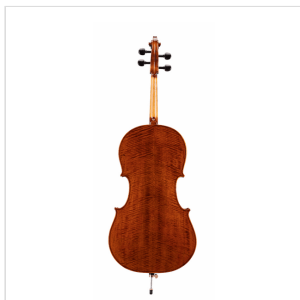

VPCE-SV34

ALL SOLID WOOD 3/4 CELLO WITH FLAMED MAPLE BACK AND SIDE

Wood is a key element to build high quality bowed instruments. Virtuoso Pro SV is an all solid wood cello with rich tone e defined attack. Flamed maple back and sides creates a stunning visual effect and provide a brighter tone enhancing medium and high frequencies. Hand rubbed spirit varnish, bring a classic and elegant look. Frame and peg tuners are in ebony wood. Coming with carrying bag and brazilwood bow, Virtuoso Pro SV is the perfect choice for the student looking for an instrument with great tone and appealing look.

PRODUCT DETAILS

KEY FEATURES

Solid spruce top

Solid flame maple back & side

Maple neck

Ebony fingerboard

Ebony peg tuners

Ebony nut

Hand rubbed spirit varnish

French Style design maple bridge

Diecast metal tailpiece with four fine tuners

Included brazil wood bow with octagonal stick and natural hair

Padded carrying bag with bow pocket and carrying straps