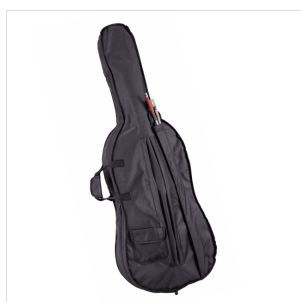

VPCE-SV34

ALL SOLID WOOD 3/4 CELLO WITH FLAMED MAPLE BACK AND SIDE

Wood is a key element to build high quality bowed instruments. Virtuoso Pro SV is an all solid wood cello with rich tone e defined attack. Flamed maple back and sides creates a stunning visual effect and provide a brighter tone enhancing medium and high frequencies. Hand rubbed spirit varnish, bring a classic and elegant look. Frame and peg tuners are in ebony wood. Coming with carrying bag and brazilwood bow, Virtuoso Pro SV is the perfect choice for the student looking for an instrument with great tone and appealing look.

PRODUCT DETAILS

KEY FEATURES

Solid spruce top

Solid flame maple back & side

Maple neck

Ebony fingerboard

Ebony peg tuners

Ebony nut

Hand rubbed spirit varnish

French Style design maple bridge

Diecast metal tailpiece with four fine tuners

Included brazil wood bow with octagonal stick and natural hair

Padded carrying bag with bow pocket and carrying straps