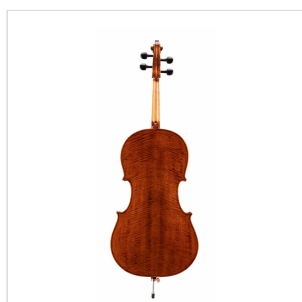

VPCE-SV34

ALL SOLID WOOD 3/4 CELLO WITH FLAMED MAPLE BACK AND SIDE

Wood is a key element to build high quality bowed instruments. Virtuoso Pro SV is an all solid wood cello with rich tone e defined attack. Flamed maple back and sides creates a stunning visual effect and provide a brighter tone enhancing medium and high frequencies. Hand rubbed spirit varnish, bring a classic and elegant look. Frame and peg tuners are in ebony wood. Coming with carrying bag and brazilwood bow, Virtuoso Pro SV is the perfect choice for the student looking for an instrument with great tone and appealing look.

PRODUCT DETAILS

KEY FEATURES

Solid spruce top

Solid flame maple back & side

Maple neck

Ebony fingerboard

Ebony peg tuners

Ebony nut

Hand rubbed spirit varnish

French Style design maple bridge

Diecast metal tailpiece with four fine tuners

Included brazil wood bow with octagonal stick and natural hair

Padded carrying bag with bow pocket and carrying straps