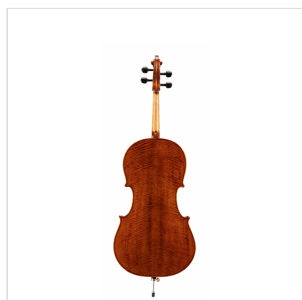

## ALL SOLID WOOD 1/2 CELLO WITH FLAMED MAPLE BACK AND SIDE

Wood is a key element to build high quality bowed instruments. Virtuoso Pro SV is an all solid wood cello with rich tone e defined attack. Flamed maple back and sides creates a stunning visual effect and provide a brighter tone enhancing medium and high frequencies. Hand rubbed spirit varnish, bring a classic and elegant look. Frame and peg tuners are in ebony wood. Coming with carrying bag and brazilwood bow, Virtuoso Pro SV is the perfect choice for the student looking for an instrument with great tone and appealing look.

### KEY FEATURES

Solid spruce top

Solid flame maple back & side

Maple neck

Ebony fingerboard

Ebony peg tuners

Ebony nut

Hand rubbed spirit varnish