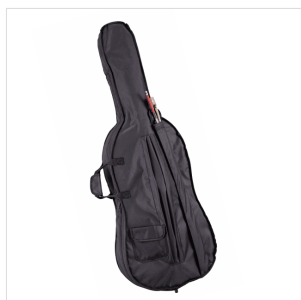

## ALL SOLID WOOD 1/2 CELLO WITH FLAMED MAPLE BACK AND SIDE

Wood is a key element to build high quality bowed instruments. Virtuoso Pro SV is an all solid wood cello with rich tone e defined attack. Flamed maple back and sides creates a stunning visual effect and provide a brighter tone enhancing medium and high frequencies. Hand rubbed spirit varnish, bring a classic and elegant look. Frame and peg tuners are in ebony wood. Coming with carrying bag and brazilwood bow, Virtuoso Pro SV is the perfect choice for the student looking for an instrument with great tone and appealing look.

### KEY FEATURES

Solid spruce top

Solid flame maple back & side

Maple neck

Ebony fingerboard

Ebony peg tuners

Ebony nut

Hand rubbed spirit varnish