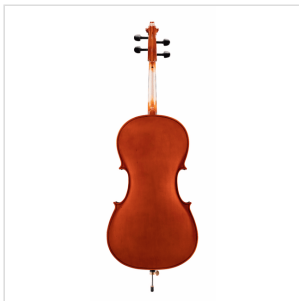

VSPCE-44

4/4 CELLO WITH SOLID SPRUCE TOP

Virtuoso student plus offers a rich sound thanks to the solid spruce top. Built in traditional design with light brown painting and all parts are made of quality materials. Coming with bags and bow, it's a great instrument for advanced students.

PRODUCT DETAILS

KEY FEATURES

Solid spruce top

Maple back and sides laminated

Maple neck

ebony fingerboard

Painted purfling

Ebony nut

Ebony pegs

Maple bridge, French Style

Diecast metal tailpiece with 4 fine tuners

Included wood bow with octagonal stick and natural hair

Padded carrying bag with bow pocket and carrying straps