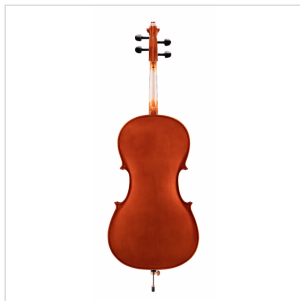

## 4/4 CELLO WITH SOLID SPRUCE TOP

Virtuoso student plus offers a rich sound thanks to the solid spruce top. Built in traditional design with light brown painting and all parts are made of quality materials. Coming with bags and bow, it's a great instrument for advanced students.

### KEY FEATURES

Solid spruce top

Maple back and sides laminated

Maple neck

ebony fingerboard

Painted purfling

Ebony nut

Ebony pegs

Maple bridge, French Style

Diecast metal tailpiece with 4 fine tuners

Included wood bow with octagonal stick and natural hair

Padded carrying bag with bow pocket and carrying straps