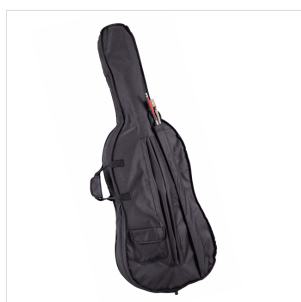

VSCE-12

1/2 VIRTUOSO STUDENT CELLO WITH BAGS AND BOW

Virtuoso Student series is the perfect choice for beginners demanding for affordable quality and playability. Virtuoso Student provides woods, finishes, crafting and details definitely unmatched in this market range, coming out with alloy aluminium with integrated individual adjuster tailpiece, bow with hexagonal section, case, straps and rosin. A very complete hi-value deal.

PRODUCT DETAILS

KEY FEATURES

Top: carved solid spruce

Back and sides: Laminated

Binding: well done purfling (inlaid)

Bridge: French style maple

Fingerboard: dyed maple

Pegs and Chinrest: dyned maple

Tailpiece: alloy alluminium with integrated individual adjuster

Bow: student model in brazilian wood and hexagonal section

Color: Cherry Brown

Finish: glossy

Case: bags

Accessories: rosin, straps, strings

Size: 1/2