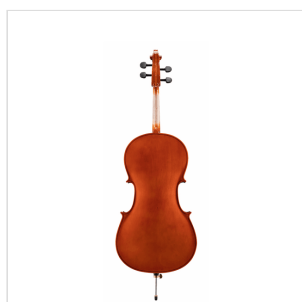

VSCE-12

1/2 VIRTUOSO STUDENT CELLO WITH BAGS AND BOW

Virtuoso Student series is the perfect choice for beginners demanding for affordable quality and playability. Virtuoso Student provides woods, finishes, crafting and details definitely unmatched in this market range, coming out with alloy aluminium with integrated individual adjuster tailpiece, bow with hexagonal section, case, straps and rosin. A very complete hi-value deal.

PRODUCT DETAILS

KEY FEATURES

Top: carved solid spruce

Back and sides: Laminated

Binding: well done purfling (inlaid)

Bridge: French style maple

Fingerboard: dyed maple

Pegs and Chinrest: dyned maple

Tailpiece: alloy alluminium with integrated individual adjuster

Bow: student model in brazilian wood and hexagonal section

Color: Cherry Brown

Finish: glossy

Case: bags

Accessories: rosin, straps, strings

Size: 1/2