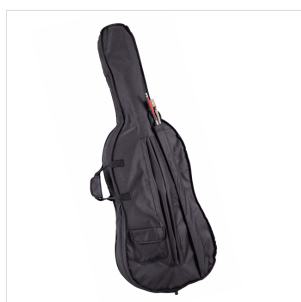

## 1/8 VIRTUOSO STUDENT CELLO WITH BAGS AND BOW

Virtuoso Student series is the perfect choice for beginners demanding for affordable quality and playability. Virtuoso Student provides woods, finishes, crafting and details definitely unmatched in this market range, coming out with alloy aluminium with integrated individual adjuster tailpiece, bow with hexagonal section, case, straps and rosin. A very complete hi-value deal.

### KEY FEATURES

Top: carved solid spruce

Back and sides: Laminated

Binding: well done purfling (inlaid)

Bridge: French style maple

Fingerboard: dyed maple

Pegs and Chinrest: dyned maple

Tailpiece: alloy alluminium with integrated individual adjuster