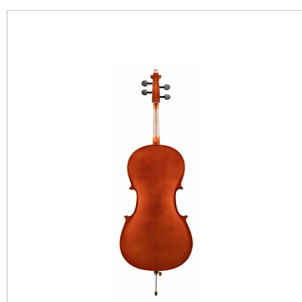

## 1/8 VIRTUOSO STUDENT CELLO WITH BAGS AND BOW

Virtuoso Student series is the perfect choice for beginners demanding for affordable quality and playability. Virtuoso Student provides woods, finishes, crafting and details definitely unmatched in this market range, coming out with alloy aluminium with integrated individual adjuster tailpiece, bow with hexagonal section, case, straps and rosin. A very complete hi-value deal.

### KEY FEATURES

Top: carved solid spruce

Back and sides: Laminated

Binding: well done purfling (inlaid)

Bridge: French style maple

Fingerboard: dyed maple

Pegs and Chinrest: dyned maple

Tailpiece: alloy alluminium with integrated individual adjuster

Bow: student model in brazilian wood and hexagonal section

Color: Cherry Brown

Finish: glossy

Case: bags

Accessories: rosin, straps, strings

Size: 1/8