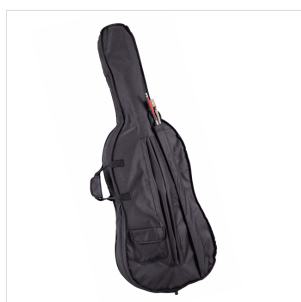

VSCE-18

1/8 VIRTUOSO STUDENT CELLO WITH BAGS AND BOW

Virtuoso Student series is the perfect choice for beginners demanding for affordable quality and playability. Virtuoso Student provides woods, finishes, crafting and details definitely unmatched in this market range, coming out with alloy aluminium with integrated individual adjuster tailpiece, bow with hexagonal section, case, straps and rosin. A very complete hi-value deal.

PRODUCT DETAILS

KEY FEATURES

Top: carved solid spruce

Back and sides: Laminated

Binding: well done purfling (inlaid)

Bridge: French style maple

Fingerboard: dyed maple

Pegs and Chinrest: dyned maple

Tailpiece: alloy alluminium with integrated individual adjuster

Bow: student model in brazilian wood and hexagonal section

Color: Cherry Brown

Finish: glossy

Case: bags

Accessories: rosin, straps, strings

Size: 1/8