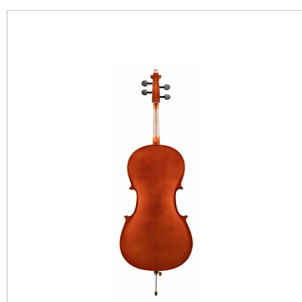

VSCE-18

1/8 VIRTUOSO STUDENT CELLO WITH BAGS AND BOW

Virtuoso Student series is the perfect choice for beginners demanding for affordable quality and playability. Virtuoso Student provides woods, finishes, crafting and details definitely unmatched in this market range, coming out with alloy aluminium with integrated individual adjuster tailpiece, bow with hexagonal section, case, straps and rosin. A very complete hi-value deal.

PRODUCT DETAILS

KEY FEATURES

Top: carved solid spruce

Back and sides: Laminated

Binding: well done purfling (inlaid)

Bridge: French style maple

Fingerboard: dyed maple

Pegs and Chinrest: dyned maple

Tailpiece: alloy alluminium with integrated individual adjuster

Bow: student model in brazilian wood and hexagonal section

Color: Cherry Brown

Finish: glossy

Case: bags

Accessories: rosin, straps, strings

Size: 1/8