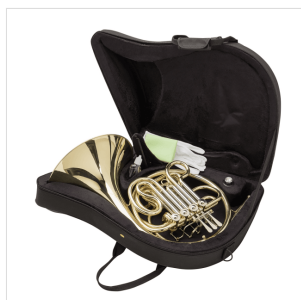

## SFH-FB4GU F/BB DOUBLE FRENCH HORN WITH 4 ROTARY VALVES

French horn has been historically very popular in orchestra, both on harmonies and solos. The French Horn Soundsation SFH-FB4G is built with high attention on details. Perfectly pitched and featuring easy emission, Double pitch F/Bb it offer a warm and mellow tone. Ergonomic, lightweight design, easy playing and perfect pitch: SFH-FB4G is a great choice for students.

### KEY FEATURES

Brass body

F/Bb pitch

4 stainless steel rotary valves

Bore diameter of Ø 11,90mm

Bell unita diameter of Ø 311mm

Pitch slide on main bore

Laquered gold finish