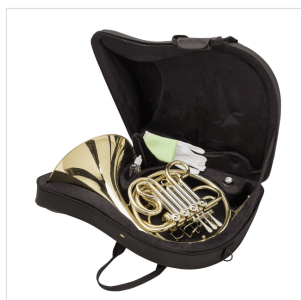

SFH-FB4GU F/BB DOUBLE FRENCH HORN WITH 4 ROTARY VALVES

French horn has been historically very popular in orchestra, both on harmonies and solos. The French Horn Soundsation SFH-FB4G is built with high attention on details. Perfectly pitched and featuring easy emission, Double pitch F/Bb it offer a warm and mellow tone. Ergonomic, lightweight design, easy playing and perfect pitch: SFH-FB4G is a great choice for students.

PRODUCT DETAILS

KEY FEATURES

Brass body

F/Bb pitch

4 stainless steel rotary valves

Bore diameter of Ø 11,90mm

Bell unita diameter of Ø 311mm

Pitch slide on main bore

Laquered gold finish

Included in the package mouthpiece, lubricant oil and cleaning gloves and cloth

Included hard case abs for easy and safe transportation