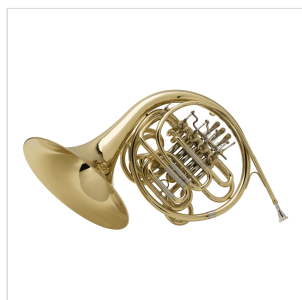

## SFH-FB4GU F/BB DOUBLE FRENCH HORN WITH 4 ROTARY VALVES

French horn has been historically very popular in orchestra, both on harmonies and solos. The French Horn Soundsation SFH-FB4G is built with high attention on details. Perfectly pitched and featuring easy emission, Double pitch F/Bb it offer a warm and mellow tone. Ergonomic, lightweight design, easy playing and perfect pitch: SFH-FB4G is a great choice for students.

### KEY FEATURES

Brass body

F/Bb pitch

4 stainless steel rotary valves

Bore diameter of Ø 11,90mm

Bell unita diameter of Ø 311mm

Pitch slide on main bore

Laquered gold finish