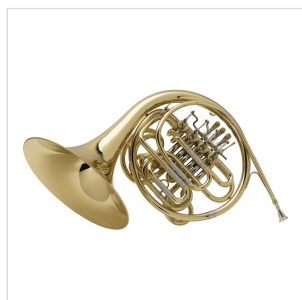

SFH-FB4GU F/BB DOUBLE FRENCH HORN WITH 4 ROTARY VALVES

French horn has been historically very popular in orchestra, both on harmonies and solos. The French Horn Soundsation SFH-FB4G is built with high attention on details. Perfectly pitched and featuring easy emission, Double pitch F/Bb it offer a warm and mellow tone. Ergonomic, lightweight design, easy playing and perfect pitch: SFH-FB4G is a great choice for students.

PRODUCT DETAILS

KEY FEATURES

Brass body

F/Bb pitch

4 stainless steel rotary valves

Bore diameter of Ø 11,90mm

Bell unita diameter of Ø 311mm

Pitch slide on main bore

Laquered gold finish

Included in the package mouthpiece, lubricant oil and cleaning gloves and cloth

Included hard case abs for easy and safe transportation