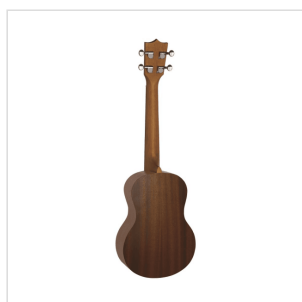

MPUK-130M

TENOR UKULELE MAUI PRO WITH BAG

An exotic touch to your arrangements? You want something more from a simple ukulele? MAUI PRO series is perfect for you. Available in all extensions from Soprano to Baritone, MAUI PRO ukuleles are built in Sapele Mahogany, featuring Walnut fingerboard and bridge.

PRODUCT DETAILS

KEY FEATURES

Tenor ukulele

Body: Sapele plywood

Fretboard: Walnut (12 frets)

Diapason: 17"

Machine heads: open with black button

Bridge: Walnut

Rosette: Maui pro design

Finish: Matte

Strings: Aquila

Bag: included