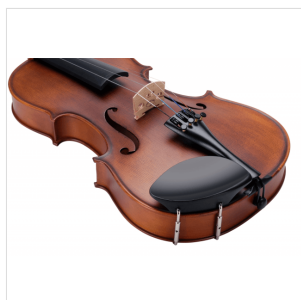

VPVI-44

4/4 VIRTUOSO PRO LINE VIOLIN WITH CASE AND BOW

Virtuoso Pro series is born to provide performing instruments to young players demanding for high quality violins built in the tradition of Italian luthiers. Materials, crafting, details and accessories, everything in the Virtuoso Pro series is at the top in its market range: solid spruce AA top, flamed solid maple back & sides, ebony fingerboard, boss pegs and chinrest, alloy aluminium with integrated individual adjuster tailpiece. Full accessoried with brazilian wood bow w/hexagonal section case, straps, rosin and strings.

PRODUCT DETAILS

KEY FEATURES

Top: solid spruce AA

Back and sides: flamed solid maple

Binding: well done purfling (inlaid)

Bridge: maple

Fingerboard: ebony

Pegs and Chinrest: bosso

Tailpiece: Alloy alluminium with integrated individual adjuster

Finish: matt satin

Color: Antique Brown

Bow: Brazilian wood quality, hexagonal section, ebony frog, Eye Parisian mother of pearl, silver ring

Case: Prefomed in brown with cream interior

Accessories: Rosin, Strings, Straps

Size: 4/4