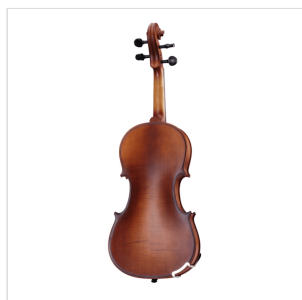

VPVI-44

4/4 VIRTUOSO PRO LINE VIOLIN WITH CASE AND BOW

Virtuoso Pro series is born to provide performing instruments to young players demanding for high quality violins built in the tradition of Italian luthiers. Materials, crafting, details and accessories, everything in the Virtuoso Pro series is at the top in its market range: solid spruce AA top, flamed solid maple back & sides, ebony fingerboard, boss pegs and chinrest, alloy aluminium with integrated individual adjuster tailpiece. Full accessoried with brazilian wood bow w/hexagonal section case, straps, rosin and strings.

PRODUCT DETAILS

KEY FEATURES

Top: solid spruce AA

Back and sides: flamed solid maple

Binding: well done purfling (inlaid)

Bridge: maple

Fingerboard: ebony

Pegs and Chinrest: bosso

Tailpiece: Alloy aluminium with integrated individual adjuster

Finish: matt satin

Color: Antique Brown

Bow: Brazilian wood quality, hexagonal section, ebony frog, Eye Parisian mother of pearl, silver ring

Case: Preformed in brown with cream interior

Accessories: Rosin, Strings, Straps

Size: 4/4