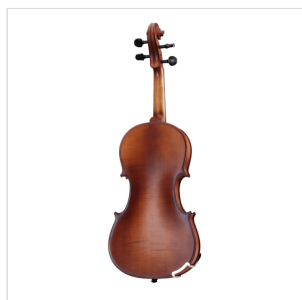

VPVI-44

4/4 VIRTUOSO PRO LINE VIOLIN WITH CASE AND BOW

Virtuoso Pro series is born to provide performing instruments to young players demanding for high quality violins built in the tradition of Italian luthiers. Materials, crafting, details and accessories, everything in the Virtuoso Pro series is at the top in its market range: solid spruce AA top, flamed solid maple back & sides, ebony fingerboard, boss pegs and chinrest, alloy aluminium with integrated individual adjuster tailpiece. Full accessoried with brazilian wood bow w/hexagonal section case, straps, rosin and strings.

PRODUCT DETAILS

KEY FEATURES

Top: solid spruce AA

Back and sides: flamed solid maple

Binding: well done purfling (inlaid)

Bridge: maple

Fingerboard: ebony

Pegs and Chinrest: bosso

Tailpiece: Alloy alluminium with integrated individual adjuster

Finish: matt satin

Color: Antique Brown

Bow: Brazilian wood quality, hexagonal section, ebony frog, Eye Parisian mother of pearl, silver ring

Case: Prefomed in brown with cream interior

Accessories: Rosin, Strings, Straps

Size: 4/4