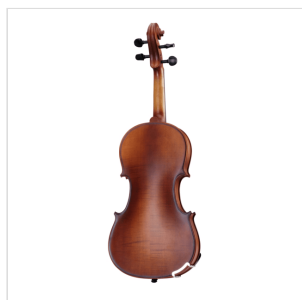

VPVI-34

3/4 VIRTUOSO PRO LINE VIOLIN WITH CASE AND BOW

Virtuoso Pro series is born to provide performing instruments to young players demanding for high quality violins built in the tradition of Italian luthiers. Materials, crafting, details and accessories, everything in the Virtuoso Pro series is at the top in its market range: solid spruce AA top, flamed solid maple back & sides, ebony fingerboard, boss pegs and chinrest, alloy aluminium with integrated individual adjuster tailpiece. Full accessoried with brazilian wood bow w/hexagonal section case, straps, rosin and strings.

PRODUCT DETAILS

KEY FEATURES

Top: solid spruce AA

Back and sides: flamed solid maple

Binding: well done purfling (inlaid)

Bridge: maple

Fingerboard: ebony

Pegs and Chinrest: bosso

Tailpiece: Alloy aluminium with integrated individual adjuster

Finish: matt satin

Color: Antique Brown

Bow: Brazilian wood quality, hexagonal section, ebony frog, Eye Parisian mother of pearl, silver ring

Case: Preformed in brown with cream interior

Accessories: Rosin, Strings, Straps

Size: 3/4