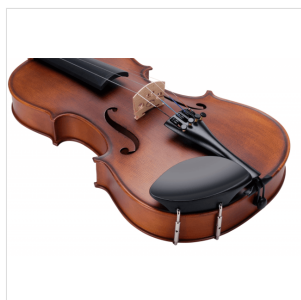

VPVI-34

3/4 VIRTUOSO PRO LINE VIOLIN WITH CASE AND BOW

Virtuoso Pro series is born to provide performing instruments to young players demanding for high quality violins built in the tradition of Italian luthiers. Materials, crafting, details and accessories, everything in the Virtuoso Pro series is at the top in its market range: solid spruce AA top, flamed solid maple back & sides, ebony fingerboard, boss pegs and chinrest, alloy aluminium with integrated individual adjuster tailpiece. Full accessoried with brazilian wood bow w/hexagonal section case, straps, rosin and strings.

PRODUCT DETAILS

KEY FEATURES

Top: solid spruce AA

Back and sides: flamed solid maple

Binding: well done purfling (inlaid)

Bridge: maple

Fingerboard: ebony

Pegs and Chinrest: bosso

Tailpiece: Alloy aluminium with integrated individual adjuster

Finish: matt satin

Color: Antique Brown

Bow: Brazilian wood quality, hexagonal section, ebony frog, Eye Parisian mother of pearl, silver ring

Case: Preformed in brown with cream interior

Accessories: Rosin, Strings, Straps

Size: 3/4