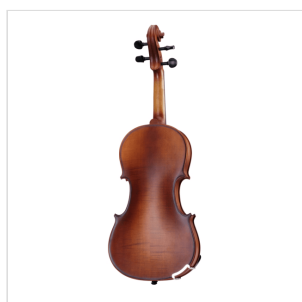

VPVI-34

3/4 VIRTUOSO PRO LINE VIOLIN WITH CASE AND BOW

Virtuoso Pro series is born to provide performing instruments to young players demanding for high quality violins built in the tradition of Italian luthiers. Materials, crafting, details and accessories, everything in the Virtuoso Pro series is at the top in its market range: solid spruce AA top, flamed solid maple back & sides, ebony fingerboard, boss pegs and chinrest, alloy aluminium with integrated individual adjuster tailpiece. Full accessoried with brazilian wood bow w/hexagonal section case, straps, rosin and strings.

PRODUCT DETAILS

KEY FEATURES

Top: solid spruce AA

Back and sides: flamed solid maple

Binding: well done purfling (inlaid)

Bridge: maple

Fingerboard: ebony

Pegs and Chinrest: bosso

Tailpiece: Alloy aluminium with integrated individual adjuster

Finish: matt satin

Color: Antique Brown

Bow: Brazilian wood quality, hexagonal section, ebony frog, Eye Parisian mother of pearl, silver ring

Case: Preformed in brown with cream interior

Accessories: Rosin, Strings, Straps

Size: 3/4