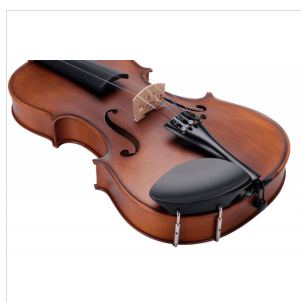

VPVI-34

3/4 VIRTUOSO PRO LINE VIOLIN WITH CASE AND BOW

Virtuoso Pro series is born to provide performing instruments to young players demanding for high quality violins built in the tradition of Italian luthiers. Materials, crafting, details and accessories, everything in the Virtuoso Pro series is at the top in its market range: solid spruce AA top, flamed solid maple back & sides, ebony fingerboard, boss pegs and chinrest, alloy aluminium with integrated individual adjuster tailpiece. Full accessoried with brazilian wood bow w/hexagonal section case, straps, rosin and strings.

PRODUCT DETAILS

KEY FEATURES

Top: solid spruce AA

Back and sides: flamed solid maple

Binding: well done purfling (inlaid)

Bridge: maple

Fingerboard: ebony

Pegs and Chinrest: bosso

Tailpiece: Alloy aluminium with integrated individual adjuster

Finish: matt satin

Color: Antique Brown

Bow: Brazilian wood quality, hexagonal section, ebony frog, Eye Parisian mother of pearl, silver ring

Case: Preformed in brown with cream interior

Accessories: Rosin, Strings, Straps

Size: 3/4