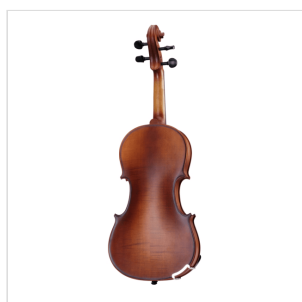

VPVI-12

1/2 VIRTUOSO PRO LINE VIOLIN WITH CASE AND BOW

Virtuoso Pro series is born to provide performing instruments to young players demanding for high quality violins built in the tradition of Italian luthiers. Materials, crafting, details and accessories, everything in the Virtuoso Pro series is at the top in its market range: solid spruce AA top, flamed solid maple back & sides, ebony fingerboard, boss pegs and chinrest, alloy aluminium with integrated individual adjuster tailpiece. Full accessoried with brazilian wood bow w/hexagonal section case, straps, rosin and strings.

PRODUCT DETAILS

KEY FEATURES

Top: solid spruce AA

Back and sides: flamed solid maple

Binding: well done purfling (inlaid)

Bridge: maple

Fingerboard: ebony

Pegs and Chinrest: bosso

Tailpiece: Alloy alluminium with integrated individual adjuster

Finish: matt satin

Color: Antique Brown

Bow: Brazilian wood quality, hexagonal section, ebony frog, Eye Parisian mother of pearl, silver ring

Case: Preformed in brown with cream interior

Accessories: Rosin, Strings, Straps

Size: 1/2