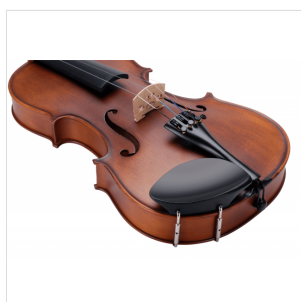

VPVI-12

1/2 VIRTUOSO PRO LINE VIOLIN WITH CASE AND BOW

Virtuoso Pro series is born to provide performing instruments to young players demanding for high quality violins built in the tradition of Italian luthiers. Materials, crafting, details and accessories, everything in the Virtuoso Pro series is at the top in its market range: solid spruce AA top, flamed solid maple back & sides, ebony fingerboard, boss pegs and chinrest, alloy aluminium with integrated individual adjuster tailpiece. Full accessoried with brazilian wood bow w/hexagonal section case, straps, rosin and strings.

PRODUCT DETAILS

KEY FEATURES

Top: solid spruce AA

Back and sides: flamed solid maple

Binding: well done purfling (inlaid)

Bridge: maple

Fingerboard: ebony

Pegs and Chinrest: bosso

Tailpiece: Alloy alluminium with integrated individual adjuster

Finish: matt satin

Color: Antique Brown

Bow: Brazilian wood quality, hexagonal section, ebony frog, Eye Parisian mother of pearl, silver ring

Case: Preformed in brown with cream interior

Accessories: Rosin, Strings, Straps

Size: 1/2