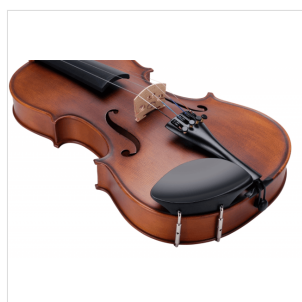

VPVI-12

1/2 VIRTUOSO PRO LINE VIOLIN WITH CASE AND BOW

Virtuoso Pro series is born to provide performing instruments to young players demanding for high quality violins built in the tradition of Italian luthiers. Materials, crafting, details and accessories, everything in the Virtuoso Pro series is at the top in its market range: solid spruce AA top, flamed solid maple back & sides, ebony fingerboard, boss pegs and chinrest, alloy aluminium with integrated individual adjuster tailpiece. Full accessoried with brazilian wood bow w/hexagonal section case, straps, rosin and strings.

PRODUCT DETAILS

KEY FEATURES

Top: solid spruce AA

Back and sides: flamed solid maple

Binding: well done purfling (inlaid)

Bridge: maple

Fingerboard: ebony

Pegs and Chinrest: bosso

Tailpiece: Alloy alluminium with integrated individual adjuster

Finish: matt satin

Color: Antique Brown

Bow: Brazilian wood quality, hexagonal section, ebony frog, Eye Parisian mother of pearl, silver ring

Case: Preformed in brown with cream interior

Accessories: Rosin, Strings, Straps

Size: 1/2