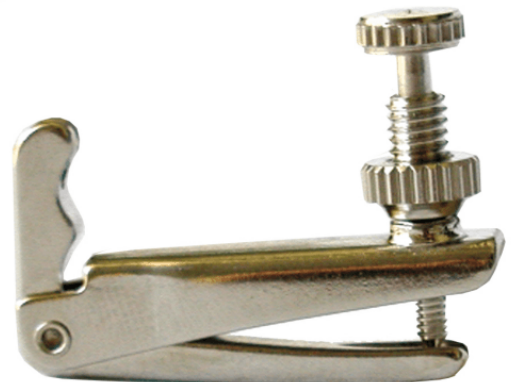

V-104

STRING ADJUSTER FOR VIOLIN 1/2 E 1/8

String Adjuster for violin , chromed steel.

PRODUCT DETAILS

KEY FEATURES

Use: Violin 1/2 e 1/8